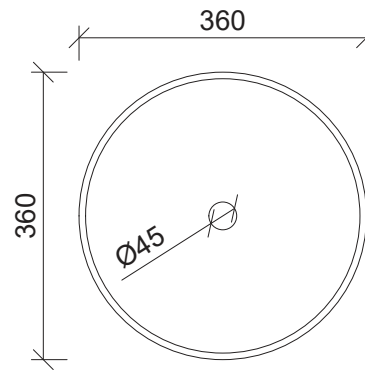

Allure Flute

WG White Gloss
ALF-BS-360-WG-S

WM White Matt
ALF-BS-360-WM-U

Above Counter

Drawings

Taphole Offset

Taphole Behind

Cut Out Specifications

Material: Ceramic
Approx Capacity: 8.5L
Cut Out Size: 80mm
Waste Size: 32mm without overflow

Note: Due to the manufacturing process, ceramic basins will vary from their nominal stated sizes. Use the dimensions provided as a guide only. Waste not included. Refer to brochure for pricing.