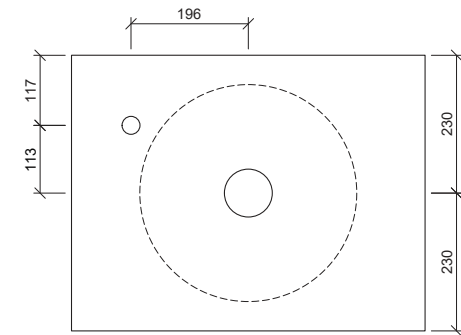

Allure Flute

WG White Gloss
ALF-BS-360-WG-S

WM White Matt
ALF-BS-360-WM-U

Above Counter

Drawings

Taphole Offset

Taphole Behind

Cut Out Specifications

Material: Ceramic
Approx Capacity: 8.5L
Cut Out Size: 80mm
Waste Size: 32mm without overflow

Note: Due to the manufacturing process, ceramic basins will vary from their nominal stated sizes. Use the dimensions provided as a guide only. Waste not included. Refer to brochure for pricing.