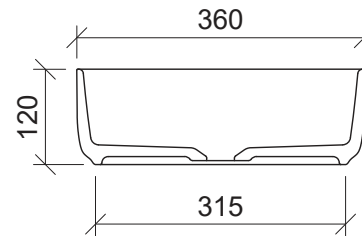

Allure Flute

WG White Gloss
ALF-BS-360-WG-S

WM White Matt
ALF-BS-360-WM-U

Above Counter

Drawings

Taphole Offset

Taphole Behind

Cut Out Specifications

Material: Ceramic
Approx Capacity: 8.5L
Cut Out Size: 80mm
Waste Size: 32mm without overflow

Note: Due to the manufacturing process, ceramic basins will vary from their nominal stated sizes. Use the dimensions provided as a guide only. Waste not included. Refer to brochure for pricing.