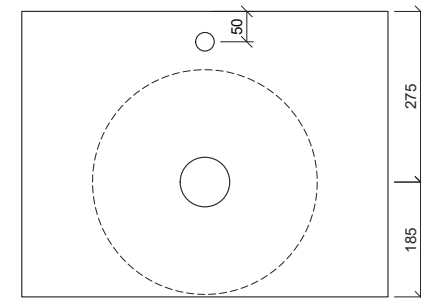

Allure Flute

WG White Gloss
ALF-BS-360-WG-S

WM White Matt
ALF-BS-360-WM-U

Above Counter

Drawings

Taphole Offset

Taphole Behind

Cut Out Specifications

Material: Ceramic
Approx Capacity: 8.5L
Cut Out Size: 80mm
Waste Size: 32mm without overflow

Note: Due to the manufacturing process, ceramic basins will vary from their nominal stated sizes. Use the dimensions provided as a guide only. Waste not included. Refer to brochure for pricing.