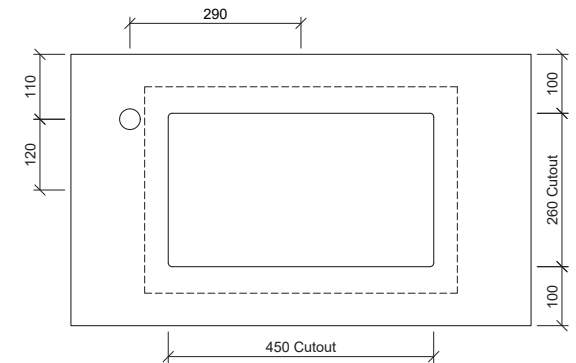

Rectangle Under Counter

WG White Gloss
REC-BS-530-WG-S

Taphole Offset

Taphole Behind

Under Counter

Drawings

Cut Out Specifications

Material: Ceramic
Approx Capacity: 7.7L
Cut Out Size: 450w x 260d
Waste Size: 32mm with overflow

Note: Due to the manufacturing process, ceramic basins will vary from their nominal stated sizes. Use the dimensions provided as a guide only. Waste not included. Refer to brochure for pricing.