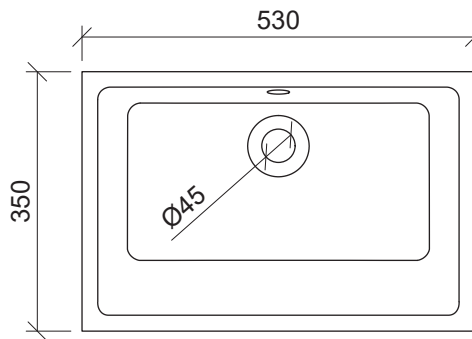

Rectangle Under Counter

WG White Gloss
REC-BS-530-WG-S

Taphole Offset

Taphole Behind

Under Counter

Drawings

Cut Out Specifications

Material: Ceramic
Approx Capacity: 7.7L
Cut Out Size: 450w x 260d
Waste Size: 32mm with overflow

Note: Due to the manufacturing process, ceramic basins will vary from their nominal stated sizes. Use the dimensions provided as a guide only. Waste not included. Refer to brochure for pricing.