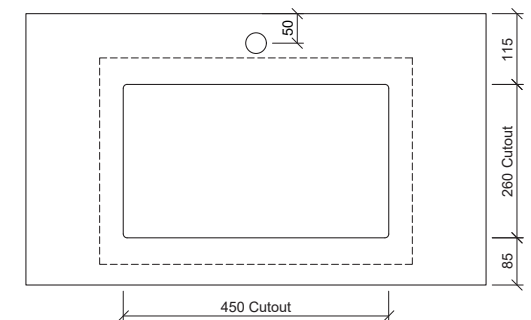

Rectangle Under Counter

WG White Gloss
REC-BS-530-WG-S

Taphole Offset

Taphole Behind

Under Counter

Drawings

Cut Out Specifications

Material: Ceramic
Approx Capacity: 7.7L
Cut Out Size: 450w x 260d
Waste Size: 32mm with overflow

Note: Due to the manufacturing process, ceramic basins will vary from their nominal stated sizes. Use the dimensions provided as a guide only. Waste not included. Refer to brochure for pricing.