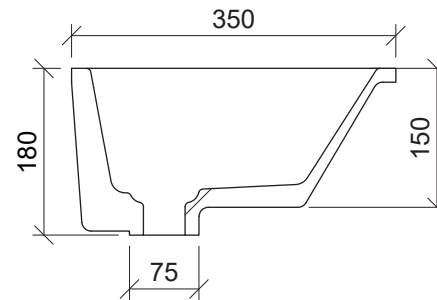

Rectangle Under Counter

WG White Gloss
REC-BS-530-WG-S

Taphole Offset

Taphole Behind

Under Counter

Drawings

Cut Out Specifications

Material: Ceramic
Approx Capacity: 7.7L
Cut Out Size: 450w x 260d
Waste Size: 32mm with overflow

Note: Due to the manufacturing process, ceramic basins will vary from their nominal stated sizes. Use the dimensions provided as a guide only. Waste not included. Refer to brochure for pricing.