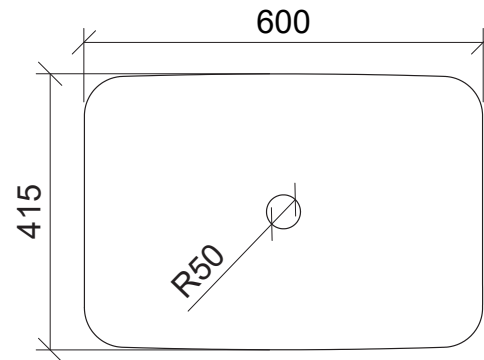

Quill

WG White Gloss
QUI-BS-600-WG-S

Above Counter

Drawings

Taphole Offset

Note: Offset or wall mounted tapware required.

Cut Out Specifications

Material: Ceramic
Approx Capacity: 15.2L
Cut Out Size: 80mm
Waste Size: 32mm without overflow

Note: Due to the manufacturing process, ceramic basins will vary from their nominal stated sizes. Use the dimensions provided as a guide only. Waste not included. Refer to brochure for pricing.