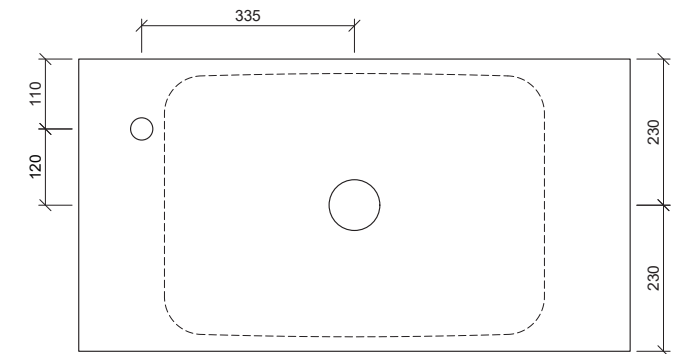

Quill

WG White Gloss
QUI-BS-600-WG-S

Above Counter

Drawings

Taphole Offset

Note: Offset or wall mounted tapware required.

Cut Out Specifications

Material: Ceramic
Approx Capacity: 15.2L
Cut Out Size: 80mm
Waste Size: 32mm without overflow

Note: Due to the manufacturing process, ceramic basins will vary from their nominal stated sizes. Use the dimensions provided as a guide only. Waste not included. Refer to brochure for pricing.