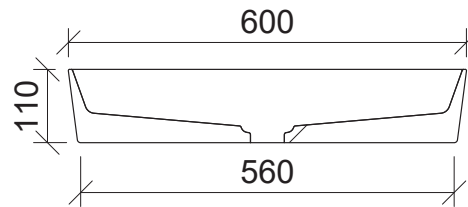

Quill

WG White Gloss
QUI-BS-600-WG-S

Above Counter

Drawings

Taphole Offset

Note: Offset or wall mounted tapware required.

Cut Out Specifications

Material: Ceramic
Approx Capacity: 15.2L
Cut Out Size: 80mm
Waste Size: 32mm without overflow

Note: Due to the manufacturing process, ceramic basins will vary from their nominal stated sizes. Use the dimensions provided as a guide only. Waste not included. Refer to brochure for pricing.