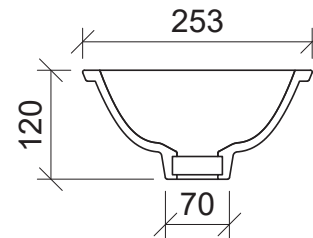

Mini Round Under Counter

WG White Gloss
MRO-BS-255-WG-S

Taphole Offset

Taphole Behind

Under Counter

Drawings

Cut Out Specifications

Material: Ceramic
Approx Capacity: 2L
Cut Out Size: 205mm
Waste Size: 32mm with overflow

Note: Due to the manufacturing process, ceramic basins will vary from their nominal stated sizes. Use the dimensions provided as a guide only. Waste not included. Refer to brochure for pricing.