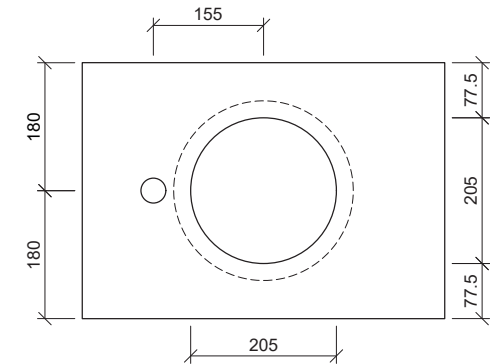

Mini Round Under Counter

WG White Gloss
MRO-BS-255-WG-S

Taphole Offset

Taphole Behind

Under Counter

Drawings

Cut Out Specifications

Material: Ceramic
Approx Capacity: 2L
Cut Out Size: 205mm
Waste Size: 32mm with overflow

Note: Due to the manufacturing process, ceramic basins will vary from their nominal stated sizes. Use the dimensions provided as a guide only. Waste not included. Refer to brochure for pricing.