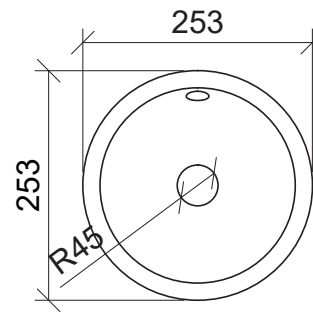

Mini Round Under Counter

WG White Gloss
MRO-BS-255-WG-S

Taphole Offset

Taphole Behind

Under Counter

Drawings

Cut Out Specifications

Material: Ceramic
Approx Capacity: 2L
Cut Out Size: 205mm
Waste Size: 32mm with overflow

Note: Due to the manufacturing process, ceramic basins will vary from their nominal stated sizes. Use the dimensions provided as a guide only. Waste not included. Refer to brochure for pricing.