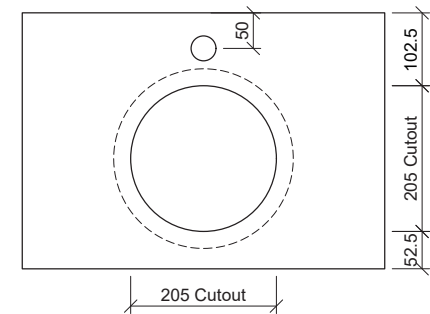

Mini Round Under Counter

WG White Gloss
MRO-BS-255-WG-S

Taphole Offset

Taphole Behind

Under Counter

Drawings

Cut Out Specifications

Material: Ceramic
Approx Capacity: 2L
Cut Out Size: 205mm
Waste Size: 32mm with overflow

Note: Due to the manufacturing process, ceramic basins will vary from their nominal stated sizes. Use the dimensions provided as a guide only. Waste not included. Refer to brochure for pricing.