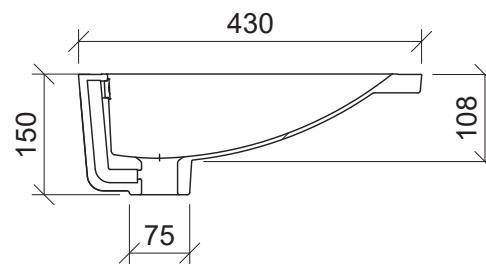

Mini Rectangle Under Counter

WG White Gloss
MRE-BS-425-WG-S

Under Counter

Drawings

Taphole Offset

Cut Out Specifications

Material: Ceramic
Approx Capacity: 5.2L
Cut Out Size: 350w x 190d
Waste Size: 32mm with overflow

Note: Due to the manufacturing process, ceramic basins will vary from their nominal stated sizes. Use the dimensions provided as a guide only. Waste not included. Refer to brochure for pricing.