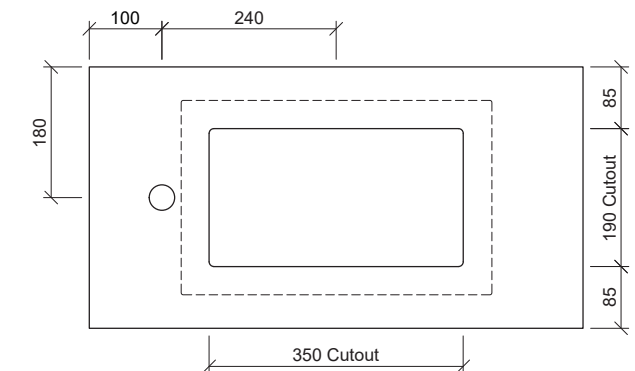

Mini Rectangle Under Counter

WG White Gloss
MRE-BS-425-WG-S

Under Counter

Drawings

Taphole Offset

Cut Out Specifications

Material: Ceramic
Approx Capacity: 5.2L
Cut Out Size: 350w x 190d
Waste Size: 32mm with overflow

Note: Due to the manufacturing process, ceramic basins will vary from their nominal stated sizes. Use the dimensions provided as a guide only. Waste not included. Refer to brochure for pricing.