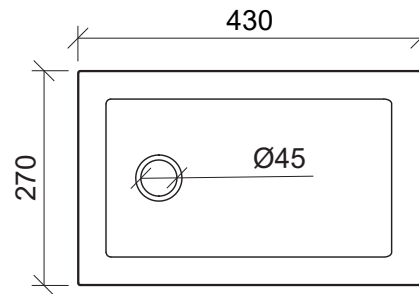

Mini Rectangle Under Counter

WG White Gloss
MRE-BS-425-WG-S

Under Counter

Drawings

Taphole Offset

Cut Out Specifications

Material: Ceramic
Approx Capacity: 5.2L
Cut Out Size: 350w x 190d
Waste Size: 32mm with overflow

Note: Due to the manufacturing process, ceramic basins will vary from their nominal stated sizes. Use the dimensions provided as a guide only. Waste not included. Refer to brochure for pricing.