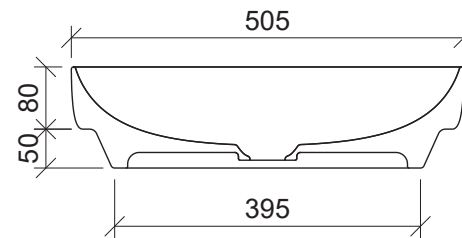

## Lorenzo

**WG** White Gloss  
LOR-BS-500-WG-S

**WM** White Matt  
LOR-BS-500-WM-U

**Inset**

**Drawings**

### Taphole Offset

**Note:** Offset or wall mounted tapware required.

**Cut Out Specifications**

**Material:** Ceramic

**Approx Capacity:** 11.4L

**Cut Out Size:** 469w x 347d

**Waste Size:** 32mm without overflow

**Note:** Due to the manufacturing process, ceramic basins will vary from their nominal stated sizes. Use the dimensions provided as a guide only. Waste not included. Refer to brochure for pricing.