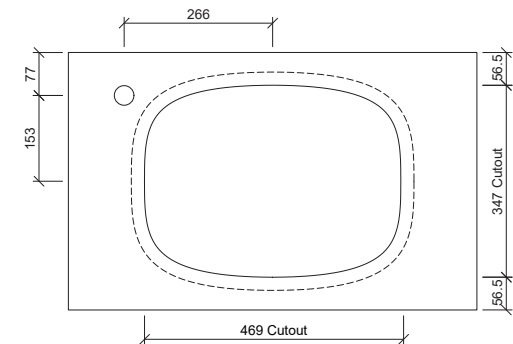

## Lorenzo

**WG** White Gloss  
LOR-BS-500-WG-S

**WM** White Matt  
LOR-BS-500-WM-U

**Inset**

**Drawings**

### Taphole Offset

**Note:** Offset or wall mounted tapware required.

**Cut Out Specifications**

**Material:** Ceramic

**Approx Capacity:** 11.4L

**Cut Out Size:** 469w x 347d

**Waste Size:** 32mm without overflow

**Note:** Due to the manufacturing process, ceramic basins will vary from their nominal stated sizes. Use the dimensions provided as a guide only. Waste not included. Refer to brochure for pricing.