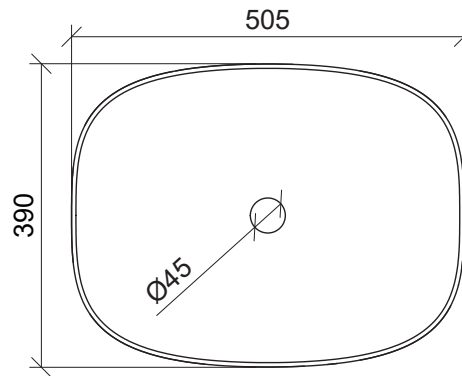

## Lorenzo

**WG** White Gloss  
LOR-BS-500-WG-S

**WM** White Matt  
LOR-BS-500-WM-U

**Inset**

**Drawings**

### Taphole Offset

**Note:** Offset or wall mounted tapware required.

**Cut Out Specifications**

**Material:** Ceramic

**Approx Capacity:** 11.4L

**Cut Out Size:** 469w x 347d

**Waste Size:** 32mm without overflow

**Note:** Due to the manufacturing process, ceramic basins will vary from their nominal stated sizes. Use the dimensions provided as a guide only. Waste not included. Refer to brochure for pricing.