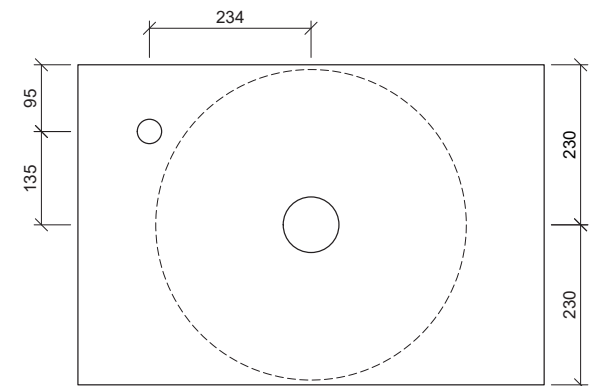

## Jupiter

**WG** White Gloss  
JUP-BS-450-WG-S

Above Counter

Drawings

Taphole Offset

**Note:** Offset or wall mounted tapware required.

Cut Out Specifications

**Material:** Ceramic  
**Approx Capacity:** 6.9L  
**Cut Out Size:** 80mm  
**Waste Size:** 32mm without overflow

**Note:** Due to the manufacturing process, ceramic basins will vary from their nominal stated sizes. Use the dimensions provided as a guide only. Waste not included. Refer to brochure for pricing.