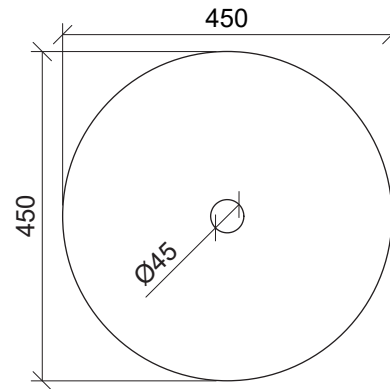

## Jupiter

**WG** White Gloss  
JUP-BS-450-WG-S

Above Counter

Drawings

Taphole Offset

**Note:** Offset or wall mounted tapware required.

Cut Out Specifications

**Material:** Ceramic  
**Approx Capacity:** 6.9L  
**Cut Out Size:** 80mm  
**Waste Size:** 32mm without overflow

**Note:** Due to the manufacturing process, ceramic basins will vary from their nominal stated sizes. Use the dimensions provided as a guide only. Waste not included. Refer to brochure for pricing.