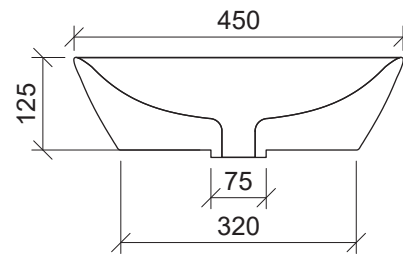

## Jupiter

**WG** White Gloss  
JUP-BS-450-WG-S

Above Counter

Drawings

Taphole Offset

**Note:** Offset or wall mounted tapware required.

Cut Out Specifications

**Material:** Ceramic  
**Approx Capacity:** 6.9L  
**Cut Out Size:** 80mm  
**Waste Size:** 32mm without overflow

**Note:** Due to the manufacturing process, ceramic basins will vary from their nominal stated sizes. Use the dimensions provided as a guide only. Waste not included. Refer to brochure for pricing.