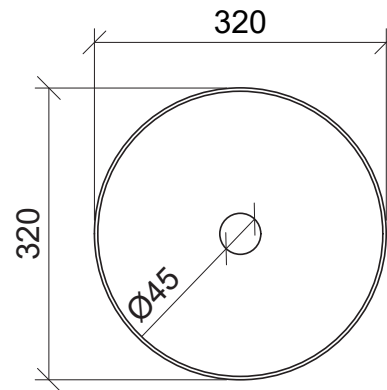

Jessie

WG White Gloss
JES-BS-320-WG-S

WM White Matt
JES-BS-320-WM-U

Above Counter

Drawings

Taphole Offset

Taphole Behind

Cut Out Specifications

- Material:** Ceramic
- Approx Capacity:** 5.5L
- Cut Out Size:** 80mm
- Waste Size:** 32mm without overflow

Note: Due to the manufacturing process, ceramic basins will vary from their nominal stated sizes. Use the dimensions provided as a guide only. Waste not included. Refer to brochure for pricing.