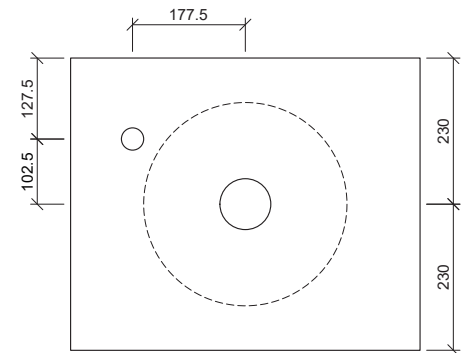

Jessie

WG White Gloss
JES-BS-320-WG-S

WM White Matt
JES-BS-320-WM-U

Above Counter

Drawings

Taphole Offset

Taphole Behind

Cut Out Specifications

- Material:** Ceramic
- Approx Capacity:** 5.5L
- Cut Out Size:** 80mm
- Waste Size:** 32mm without overflow

Note: Due to the manufacturing process, ceramic basins will vary from their nominal stated sizes. Use the dimensions provided as a guide only. Waste not included. Refer to brochure for pricing.