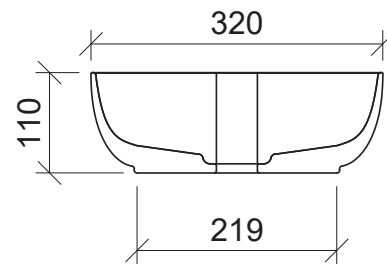

Jessie

WG White Gloss
JES-BS-320-WG-S

WM White Matt
JES-BS-320-WM-U

Above Counter

Drawings

Taphole Offset

Taphole Behind

Cut Out Specifications

- Material:** Ceramic
- Approx Capacity:** 5.5L
- Cut Out Size:** 80mm
- Waste Size:** 32mm without overflow

Note: Due to the manufacturing process, ceramic basins will vary from their nominal stated sizes. Use the dimensions provided as a guide only. Waste not included. Refer to brochure for pricing.