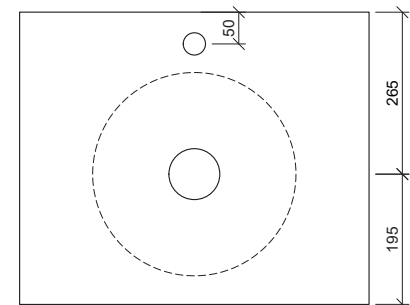

Jessie

WG White Gloss
JES-BS-320-WG-S

WM White Matt
JES-BS-320-WM-U

Above Counter

Drawings

Taphole Offset

Taphole Behind

Cut Out Specifications

- Material:** Ceramic
- Approx Capacity:** 5.5L
- Cut Out Size:** 80mm
- Waste Size:** 32mm without overflow

Note: Due to the manufacturing process, ceramic basins will vary from their nominal stated sizes. Use the dimensions provided as a guide only. Waste not included. Refer to brochure for pricing.