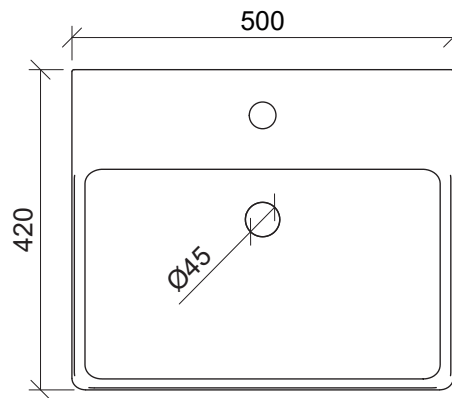

## Iconic 500

**WG** White Gloss  
ICN-BS-500-WG-S

**Above Counter**

**Drawings**

Taphole Behind

**Cut Out Specifications**

**Material:** Ceramic  
**Approx Capacity:** 5.7L  
**Cut Out Size:** 100w x 300d  
**Waste Size:** 32mm with overflow

**Note:** Due to the manufacturing process, ceramic basins will vary from their nominal stated sizes. Use the dimensions provided as a guide only. Waste not included. Refer to brochure for pricing.