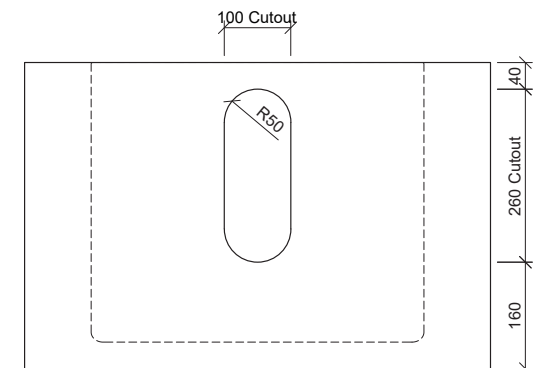

## Iconic 500

**WG** White Gloss  
ICN-BS-500-WG-S

**Above Counter**

**Drawings**

Taphole Behind

**Cut Out Specifications**

**Material:** Ceramic  
**Approx Capacity:** 5.7L  
**Cut Out Size:** 100w x 300d  
**Waste Size:** 32mm with overflow

**Note:** Due to the manufacturing process, ceramic basins will vary from their nominal stated sizes. Use the dimensions provided as a guide only. Waste not included. Refer to brochure for pricing.