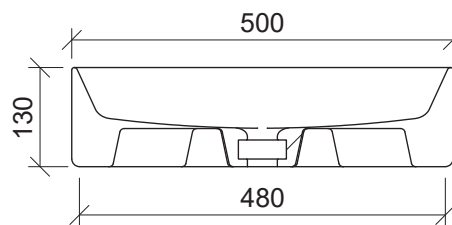

## Iconic 500

**WG** White Gloss  
ICN-BS-500-WG-S

**Above Counter**

**Drawings**

Taphole Behind

**Cut Out Specifications**

**Material:** Ceramic  
**Approx Capacity:** 5.7L  
**Cut Out Size:** 100w x 300d  
**Waste Size:** 32mm with overflow

**Note:** Due to the manufacturing process, ceramic basins will vary from their nominal stated sizes. Use the dimensions provided as a guide only. Waste not included. Refer to brochure for pricing.