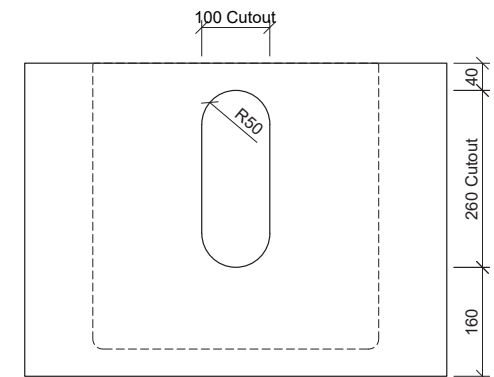

Iconic 420

WG White Gloss
ICN-BS-420-WG-S

Above Counter

Drawings

Taphole Behind

Cut Out Specifications

Material: Ceramic
Approx Capacity: 4.8L
Cut Out Size: 100w x 300d
Waste Size: 32mm with overflow

Note: Due to the manufacturing process, ceramic basins will vary from their nominal stated sizes. Use the dimensions provided as a guide only. Waste not included. Refer to brochure for pricing.