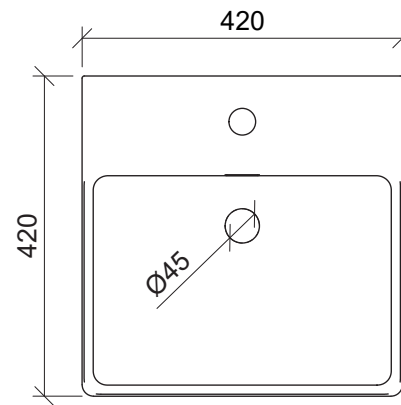

Iconic 420

WG White Gloss
ICN-BS-420-WG-S

Above Counter

Drawings

Taphole Behind

Cut Out Specifications

Material: Ceramic
Approx Capacity: 4.8L
Cut Out Size: 100w x 300d
Waste Size: 32mm with overflow

Note: Due to the manufacturing process, ceramic basins will vary from their nominal stated sizes. Use the dimensions provided as a guide only. Waste not included. Refer to brochure for pricing.