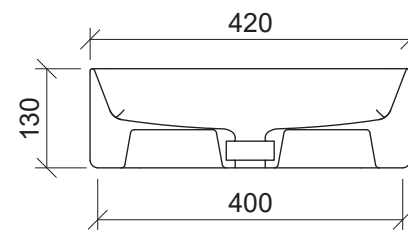

Iconic 420

WG White Gloss
ICN-BS-420-WG-S

Above Counter

Drawings

Taphole Behind

Cut Out Specifications

Material: Ceramic
Approx Capacity: 4.8L
Cut Out Size: 100w x 300d
Waste Size: 32mm with overflow

Note: Due to the manufacturing process, ceramic basins will vary from their nominal stated sizes. Use the dimensions provided as a guide only. Waste not included. Refer to brochure for pricing.