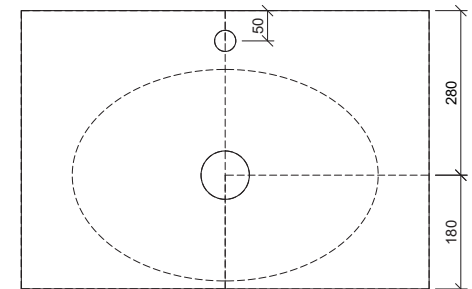

## Feather

**WG** White Gloss  
FEA-BS-500-WG-S

**WM** White Matt  
FEA-BS-500-WM-U

**BM** Black Matt  
FEA-BS-500-BKM-U

Above Counter

Drawings

Taphole Offset

Taphole Behind

Cut Out Specifications

**Material:** Ceramic  
**Approx Capacity:** 5.6L  
**Cut Out Size:** 80mm  
**Waste Size:** 32mm without overflow

**Note:** Due to the manufacturing process, ceramic basins will vary from their nominal stated sizes. Use the dimensions provided as a guide only. Waste not included. Refer to brochure for pricing.