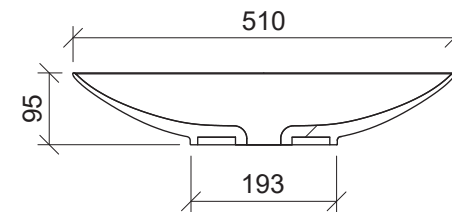

## Feather

**WG** White Gloss  
FEA-BS-500-WG-S

**WM** White Matt  
FEA-BS-500-WM-U

**BM** Black Matt  
FEA-BS-500-BKM-U

Above Counter

Drawings

Taphole Offset

Taphole Behind

Cut Out Specifications

**Material:** Ceramic  
**Approx Capacity:** 5.6L  
**Cut Out Size:** 80mm  
**Waste Size:** 32mm without overflow

**Note:** Due to the manufacturing process, ceramic basins will vary from their nominal stated sizes. Use the dimensions provided as a guide only. Waste not included. Refer to brochure for pricing.