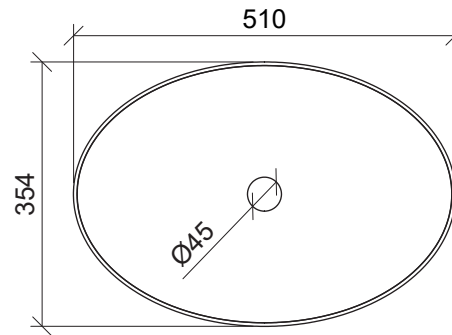

## Feather

**WG** White Gloss  
FEA-BS-500-WG-S

**WM** White Matt  
FEA-BS-500-WM-U

**BM** Black Matt  
FEA-BS-500-BKM-U

Above Counter

Drawings

Taphole Offset

Taphole Behind

Cut Out Specifications

**Material:** Ceramic  
**Approx Capacity:** 5.6L  
**Cut Out Size:** 80mm  
**Waste Size:** 32mm without overflow

**Note:** Due to the manufacturing process, ceramic basins will vary from their nominal stated sizes. Use the dimensions provided as a guide only. Waste not included. Refer to brochure for pricing.