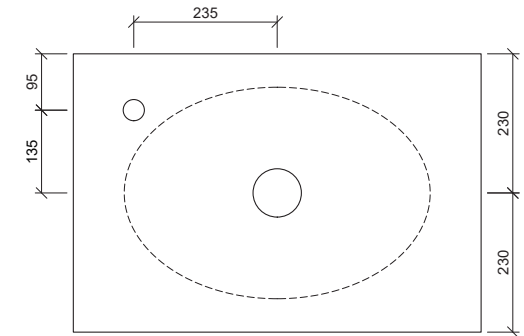

## Feather

**WG** White Gloss  
FEA-BS-500-WG-S

**WM** White Matt  
FEA-BS-500-WM-U

**BM** Black Matt  
FEA-BS-500-BKM-U

Above Counter

Drawings

Taphole Offset

Taphole Behind

Cut Out Specifications

**Material:** Ceramic  
**Approx Capacity:** 5.6L  
**Cut Out Size:** 80mm  
**Waste Size:** 32mm without overflow

**Note:** Due to the manufacturing process, ceramic basins will vary from their nominal stated sizes. Use the dimensions provided as a guide only. Waste not included. Refer to brochure for pricing.