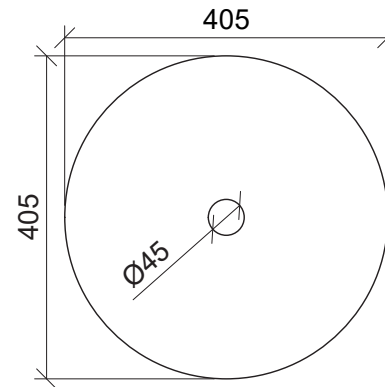

## Chase

**WG** White Gloss  
CHA-BS-400-WG-S

**WM** White Matt  
CHA-BS-400-WM-U

Above Counter

Drawings

Taphole Offset

**Note:** Offset or wall mounted tapware required.

Cut Out Specifications

**Material:** Ceramic  
**Approx Capacity:** 8.7L  
**Cut Out Size:** 80mm  
**Waste Size:** 32mm without overflow

**Note:** Due to the manufacturing process, ceramic basins will vary from their nominal stated sizes. Use the dimensions provided as a guide only. Waste not included. Refer to brochure for pricing.