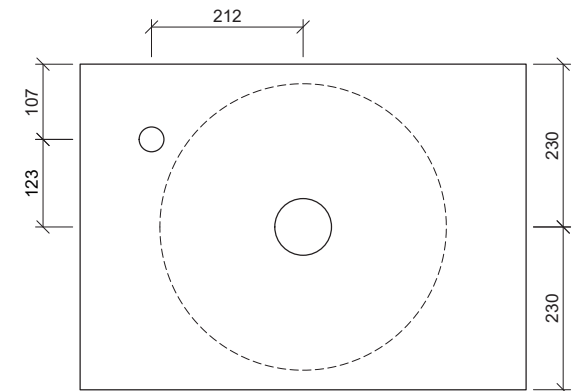

## Chase

**WG** White Gloss  
CHA-BS-400-WG-S

**WM** White Matt  
CHA-BS-400-WM-U

Above Counter

Drawings

Taphole Offset

**Note:** Offset or wall mounted tapware required.

Cut Out Specifications

**Material:** Ceramic  
**Approx Capacity:** 8.7L  
**Cut Out Size:** 80mm  
**Waste Size:** 32mm without overflow

**Note:** Due to the manufacturing process, ceramic basins will vary from their nominal stated sizes. Use the dimensions provided as a guide only. Waste not included. Refer to brochure for pricing.