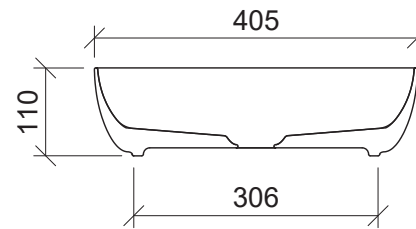

## Chase

**WG** White Gloss  
CHA-BS-400-WG-S

**WM** White Matt  
CHA-BS-400-WM-U

Above Counter

Drawings

Taphole Offset

**Note:** Offset or wall mounted tapware required.

Cut Out Specifications

**Material:** Ceramic  
**Approx Capacity:** 8.7L  
**Cut Out Size:** 80mm  
**Waste Size:** 32mm without overflow

**Note:** Due to the manufacturing process, ceramic basins will vary from their nominal stated sizes. Use the dimensions provided as a guide only. Waste not included. Refer to brochure for pricing.