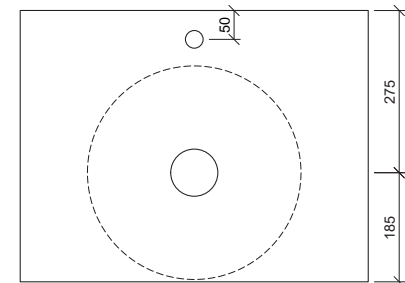

Allure Flute

WG White Gloss
ALF-BS-365-WG-S

WM White Matt
ALF-BS-365-WM-U

Above Counter

Drawings

Taphole Offset

Taphole Behind

Cut Out Specifications

Material: Ceramic
Approx Capacity: 8.5L
Cut Out Size: 80mm
Waste Size: 32mm without overflow

Note: Due to the manufacturing process, ceramic basins will vary from their nominal stated sizes. Use the dimensions provided as a guide only. Waste not included. Refer to brochure for pricing.