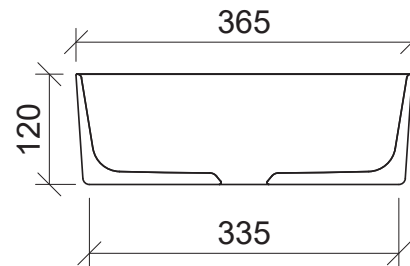

Allure Flute

WG White Gloss
ALF-BS-365-WG-S

WM White Matt
ALF-BS-365-WM-U

Above Counter

Drawings

Taphole Offset

Taphole Behind

Cut Out Specifications

Material: Ceramic
Approx Capacity: 8.5L
Cut Out Size: 80mm
Waste Size: 32mm without overflow

Note: Due to the manufacturing process, ceramic basins will vary from their nominal stated sizes. Use the dimensions provided as a guide only. Waste not included. Refer to brochure for pricing.