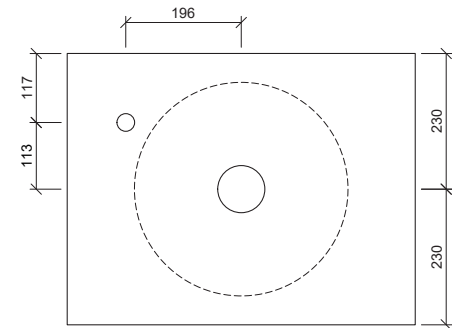

Allure Flute

WG White Gloss
ALF-BS-365-WG-S

WM White Matt
ALF-BS-365-WM-U

Above Counter

Drawings

Taphole Offset

Taphole Behind

Cut Out Specifications

Material: Ceramic
Approx Capacity: 8.5L
Cut Out Size: 80mm
Waste Size: 32mm without overflow

Note: Due to the manufacturing process, ceramic basins will vary from their nominal stated sizes. Use the dimensions provided as a guide only. Waste not included. Refer to brochure for pricing.