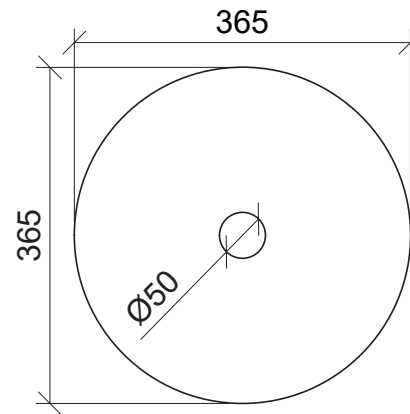

Allure Flute

WG White Gloss
ALF-BS-365-WG-S

WM White Matt
ALF-BS-365-WM-U

Above Counter

Drawings

Taphole Offset

Taphole Behind

Cut Out Specifications

Material: Ceramic
Approx Capacity: 8.5L
Cut Out Size: 80mm
Waste Size: 32mm without overflow

Note: Due to the manufacturing process, ceramic basins will vary from their nominal stated sizes. Use the dimensions provided as a guide only. Waste not included. Refer to brochure for pricing.