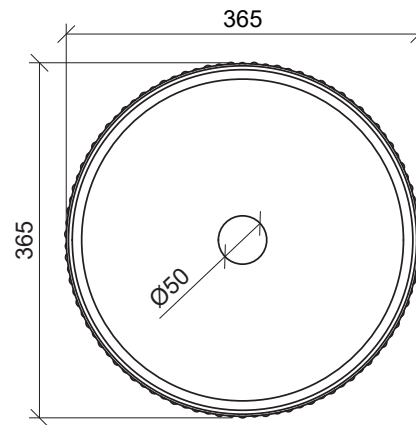

Allure Dimple

WG White Gloss
ALD-BS-360-WG-S

WM White Matt
ALD-BS-360-WM-U

Above Counter

Drawings

Taphole Offset

Taphole Behind

Cut Out Specifications

Material: Ceramic
Approx Capacity: 8.5L
Cut Out Size: 80mm
Waste Size: 32mm without overflow

Note: Due to the manufacturing process, ceramic basins will vary from their nominal stated sizes. Use the dimensions provided as a guide only. Waste not included. Refer to brochure for pricing.