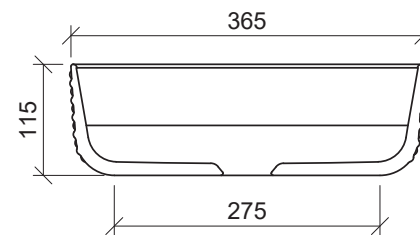

Allure Dimple

WG White Gloss
ALD-BS-360-WG-S

WM White Matt
ALD-BS-360-WM-U

Above Counter

Drawings

Taphole Offset

Taphole Behind

Cut Out Specifications

Material: Ceramic
Approx Capacity: 8.5L
Cut Out Size: 80mm
Waste Size: 32mm without overflow

Note: Due to the manufacturing process, ceramic basins will vary from their nominal stated sizes. Use the dimensions provided as a guide only. Waste not included. Refer to brochure for pricing.