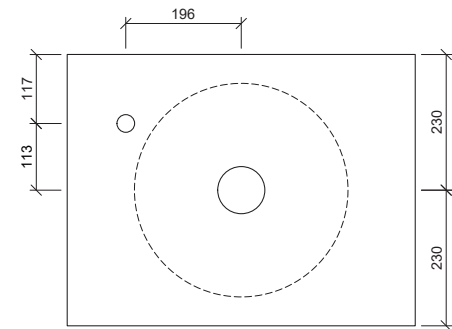

Allure Dimple

WG White Gloss
ALD-BS-360-WG-S

WM White Matt
ALD-BS-360-WM-U

Above Counter

Drawings

Taphole Offset

Taphole Behind

Cut Out Specifications

Material: Ceramic
Approx Capacity: 8.5L
Cut Out Size: 80mm
Waste Size: 32mm without overflow

Note: Due to the manufacturing process, ceramic basins will vary from their nominal stated sizes. Use the dimensions provided as a guide only. Waste not included. Refer to brochure for pricing.