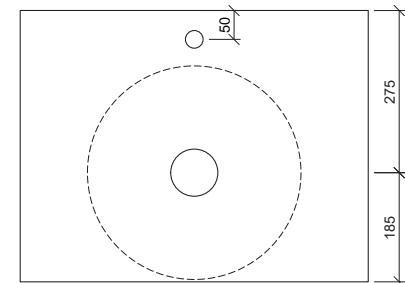

Allure Dimple

WG White Gloss
ALD-BS-360-WG-S

WM White Matt
ALD-BS-360-WM-U

Above Counter

Drawings

Taphole Offset

Taphole Behind

Cut Out Specifications

Material: Ceramic
Approx Capacity: 8.5L
Cut Out Size: 80mm
Waste Size: 32mm without overflow

Note: Due to the manufacturing process, ceramic basins will vary from their nominal stated sizes. Use the dimensions provided as a guide only. Waste not included. Refer to brochure for pricing.