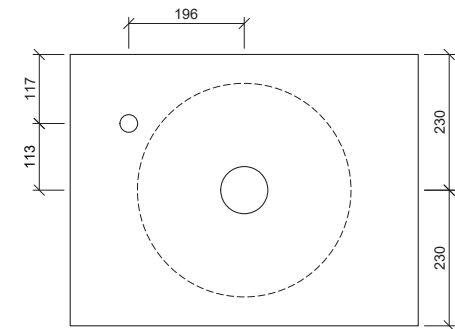

Allure Arrow

WG White Gloss
ALA-BS-360-WG-S

WM White Matt
ALA-BS-360-WM-U

Above Counter

Drawings

Taphole Offset

Taphole Behind

Cut Out Specifications

Material: Ceramic
Approx Capacity: 8.5L
Cut Out Size: 80mm
Waste Size: 32mm without overflow

Note: Due to the manufacturing process, ceramic basins will vary from their nominal stated sizes. Use the dimensions provided as a guide only. Waste not included. Refer to brochure for pricing.