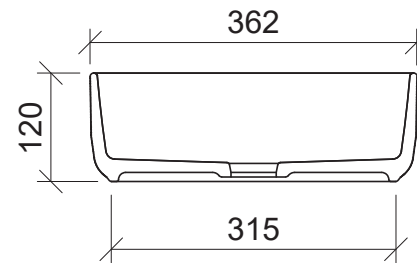

Allure Arrow

WG White Gloss
ALA-BS-360-WG-S

WM White Matt
ALA-BS-360-WM-U

Above Counter

Drawings

Taphole Offset

Taphole Behind

Cut Out Specifications

Material: Ceramic
Approx Capacity: 8.5L
Cut Out Size: 80mm
Waste Size: 32mm without overflow

Note: Due to the manufacturing process, ceramic basins will vary from their nominal stated sizes. Use the dimensions provided as a guide only. Waste not included. Refer to brochure for pricing.