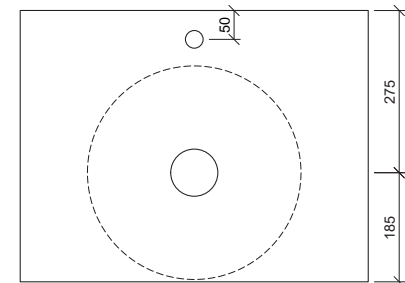

Allure Arrow

WG White Gloss
ALA-BS-360-WG-S

WM White Matt
ALA-BS-360-WM-U

Above Counter

Drawings

Taphole Offset

Taphole Behind

Cut Out Specifications

Material: Ceramic
Approx Capacity: 8.5L
Cut Out Size: 80mm
Waste Size: 32mm without overflow

Note: Due to the manufacturing process, ceramic basins will vary from their nominal stated sizes. Use the dimensions provided as a guide only. Waste not included. Refer to brochure for pricing.