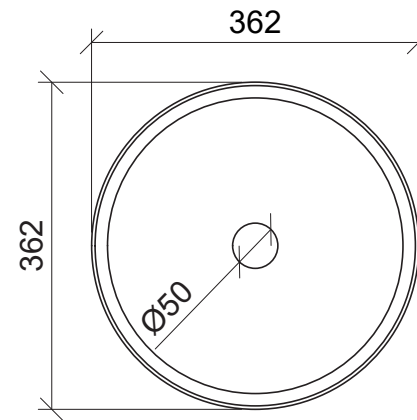

Allure Arrow

WG White Gloss
ALA-BS-360-WG-S

WM White Matt
ALA-BS-360-WM-U

Above Counter

Drawings

Taphole Offset

Taphole Behind

Cut Out Specifications

Material: Ceramic
Approx Capacity: 8.5L
Cut Out Size: 80mm
Waste Size: 32mm without overflow

Note: Due to the manufacturing process, ceramic basins will vary from their nominal stated sizes. Use the dimensions provided as a guide only. Waste not included. Refer to brochure for pricing.