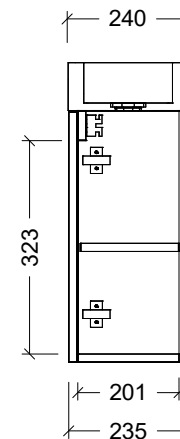

Range	Theo Vanity
Mount	Wall Hung
Size	460mm
SKU	THE-VCO-460-R-X-W

TOP DETAILS

Available Tops Opal Mineral Composite

NOTES

Revision 01

Date 07/09/23

DIMENSIONS SHOWN ARE IN MILLIMETERS, ARE NOMINAL ONLY AND SUBJECT TO CHANGE AT ANY TIME.

DO NOT SCALE DRAWINGS. INSTALLER TO CONFIRM ALL DIMENSIONS ON-SITE PRIOR TO INSTALL.

SIZE VARIATION (+/- 3%) IS TO BE EXPECTED ON CERAMIC TOPS. E&OE.

Copyright ©

Timberline

22 Myrtle Drive, Armidale NSW 2350
www.timberline.com.au
02 6773 8500