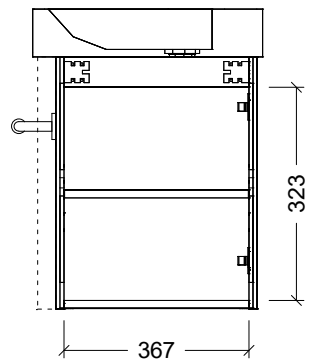

Range	Theo Vanity
Mount	Wall Hung
Size	460mm
SKU	THE-VCO-460-R-X-W

TOP DETAILS

Available Tops Opal Mineral Composite

NOTES

Revision 01

Date 07/09/23

DIMENSIONS SHOWN ARE IN MILLIMETERS, ARE NOMINAL ONLY AND SUBJECT TO CHANGE AT ANY TIME.

DO NOT SCALE DRAWINGS. INSTALLER TO CONFIRM ALL DIMENSIONS ON-SITE PRIOR TO INSTALL.

SIZE VARIATION (+/- 3%) IS TO BE EXPECTED ON CERAMIC TOPS. E&OE.

Copyright ©

Timberline

22 Myrtle Drive, Armidale NSW 2350
www.timberline.com.au
02 6773 8500