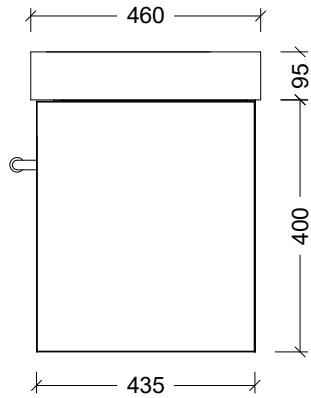

Range	Theo Vanity
Mount	Wall Hung
Size	460mm
SKU	THE-VCO-460-R-X-W

TOP DETAILS

Available Tops Opal Mineral Composite

NOTES

Revision 01

Date 07/09/23

DIMENSIONS SHOWN ARE IN MILLIMETERS, ARE NOMINAL ONLY AND SUBJECT TO CHANGE AT ANY TIME.

DO NOT SCALE DRAWINGS. INSTALLER TO CONFIRM ALL DIMENSIONS ON-SITE PRIOR TO INSTALL.

SIZE VARIATION (+/- 3%) IS TO BE EXPECTED ON CERAMIC TOPS. E&OE.

Copyright ©

Timberline

22 Myrtle Drive, Armidale NSW 2350
www.timberline.com.au
02 6773 8500