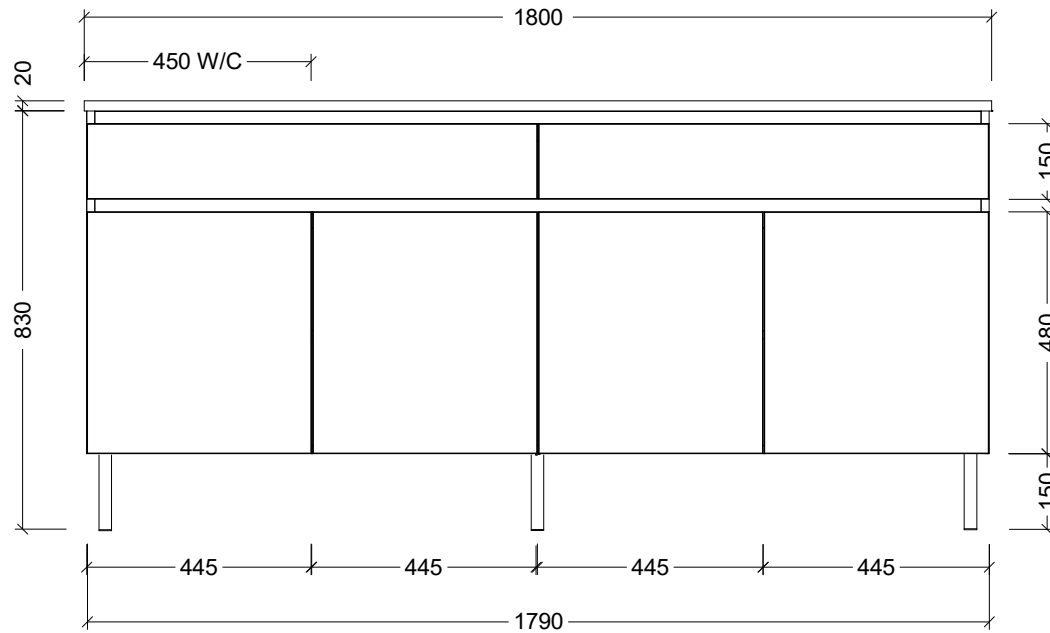

CABINET DETAILS

| | |
|-------------|---------------------|
| Range | Taylor 1800 |
| Description | Offset Bowl On Legs |
| Cabinet SKU | TAY-VCO-1800-L-X-L |

TOP DETAILS

| | |
|-----------------|-------------|
| Available Tops: | SilkSurface |
| | Stone |

Right and Left Offset Bowl Options Available