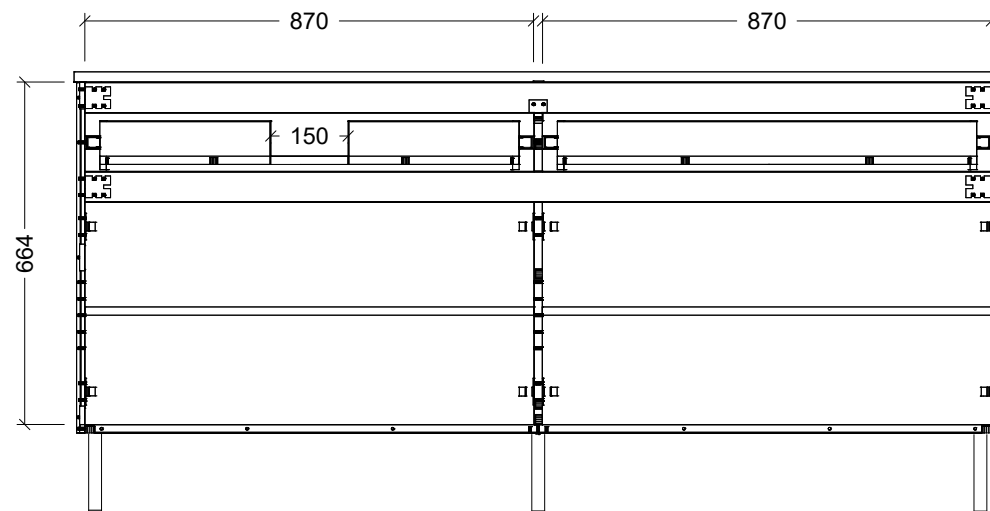

CABINET DETAILS

| | |
|-------------|---------------------|
| Range | Taylor 1800 |
| Description | Offset Bowl On Legs |
| Cabinet SKU | TAY-VCO-1800-L-X-L |

TOP DETAILS

| | |
|-----------------|-------------|
| Available Tops: | SilkSurface |
| | Stone |

Right and Left Offset Bowl Options Available