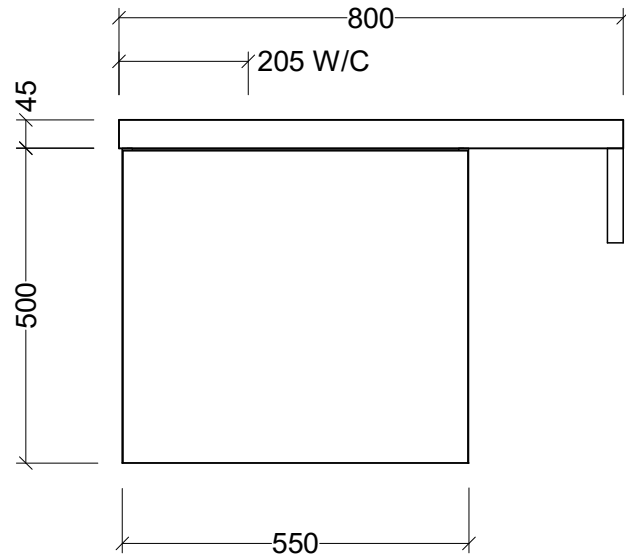

## CABINET DETAILS

Range	Oscar 800mm
Description	Wall Hung Offset Top
Cabinet SKU	OSC-VCO-550-L-X-W

PLEASE NOTE: Due to the manufacturing process of ceramic tops, size variation (+/- 3%) is to be expected. E&OE. Copyright ©

LH and RH Offset Options Available