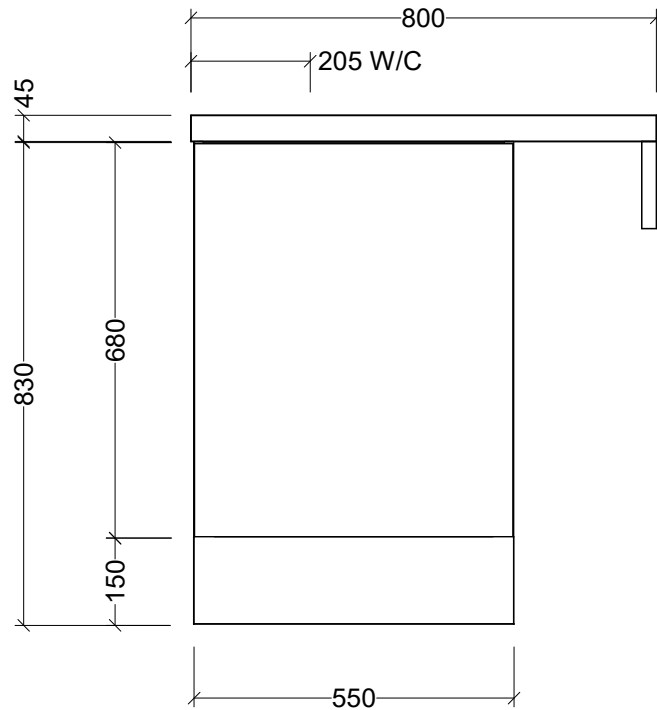

### CABINET DETAILS

Range	Oscar 800mm
Description	Floorstanding Offset Top
Cabinet SKU	OSC-VCO-550-L-X-F

### TOP DETAILS

Available Tops:	Nano 800
-----------------	----------

**Timberline Bathroom Products Pty Ltd**  
 22 Myrtle Drive, Armidale NSW 2350  
[www.timberline.com.au](http://www.timberline.com.au) | 02 6773 8500

PLEASE NOTE: Due to the manufacturing process of ceramic tops, size variation (+/- 3%) is to be expected. E&OE. Copyright ©

LH and RH Offset Options Available