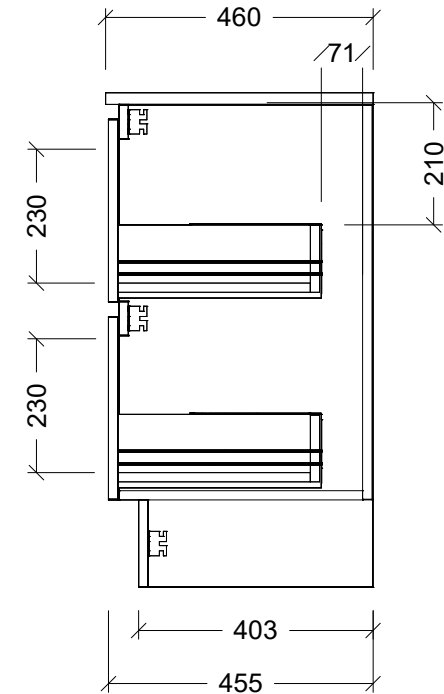

CABINET DETAILS

Range	Nevada Plus Classic 1800
Description	Right bowl Floorstanding
Cabinet SKU	NVPC-VCO-1800-R-X-F

TOP DETAILS

Available Tops:	SilkSurface
	Stone

Timberline Bathroom Products Pty Ltd
 22 Myrtle Drive, Armidale NSW 2350
www.timberline.com.au | 02 6773 8500

PLEASE NOTE: Due to the manufacturing process of ceramic tops, size variation (+/- 3%) is to be expected. E&OE. Copyright ©

Usable Drawer Space

Basin Clearance