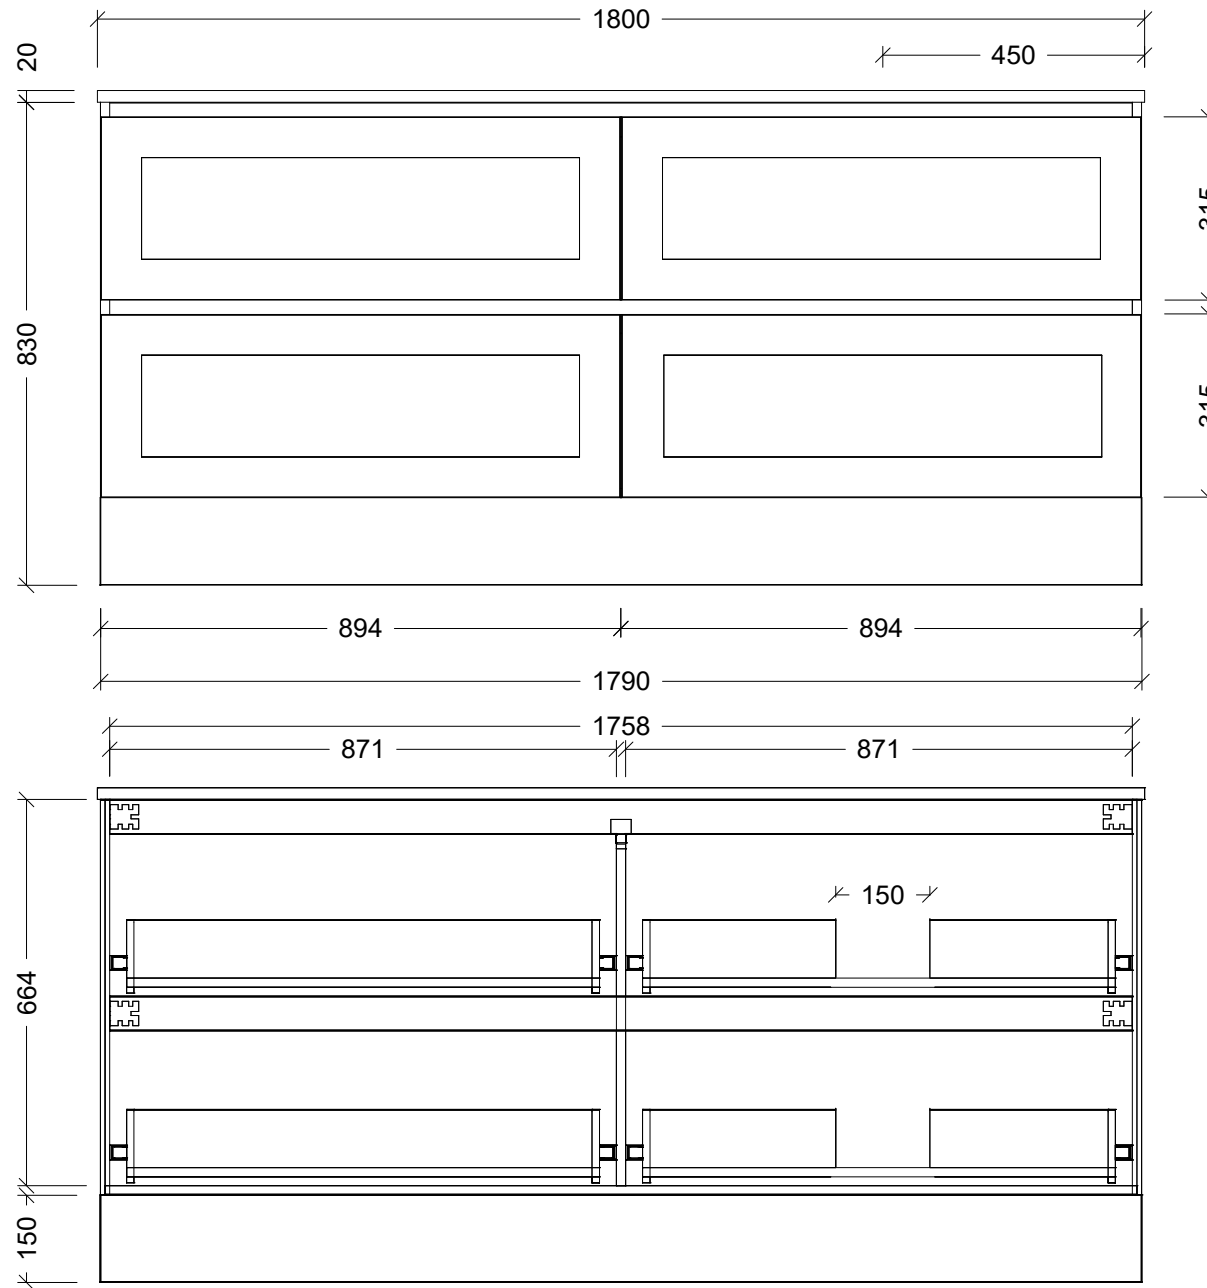

CABINET DETAILS

Range	Nevada Plus Classic 1800
Description	Right bowl Floorstanding
Cabinet SKU	NVPC-VCO-1800-R-X-F

TOP DETAILS

Available Tops:	SilkSurface
	Stone

Timberline Bathroom Products Pty Ltd
 22 Myrtle Drive, Armidale NSW 2350
www.timberline.com.au | 02 6773 8500

PLEASE NOTE: Due to the manufacturing process of ceramic tops, size variation (+/- 3%) is to be expected. E&OE. Copyright ©

Usable Drawer Space

Basin Clearance