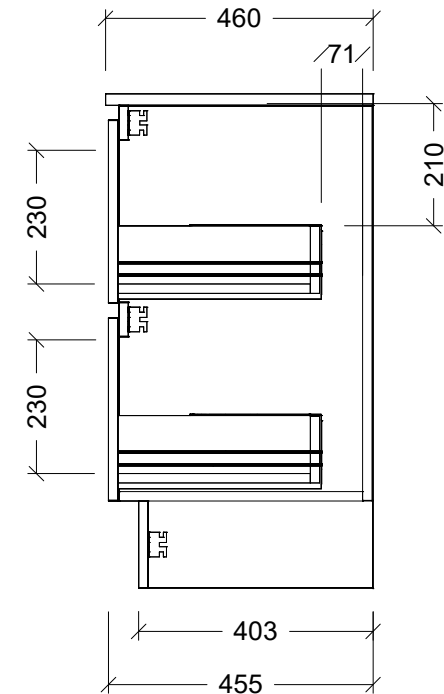

CABINET DETAILS

Range	Nevada Plus Classic 1800
Description	Left bowl Floorstanding
Cabinet SKU	NVPC-VCO-1800-L-X-F

TOP DETAILS

Available Tops:	SilkSurface
	Stone

Timberline Bathroom Products Pty Ltd
 22 Myrtle Drive, Armidale NSW 2350
www.timberline.com.au | 02 6773 8500

PLEASE NOTE: Due to the manufacturing process of ceramic tops, size variation (+/- 3%) is to be expected. E&OE. Copyright ©

Usable Drawer Space

Basin Clearance