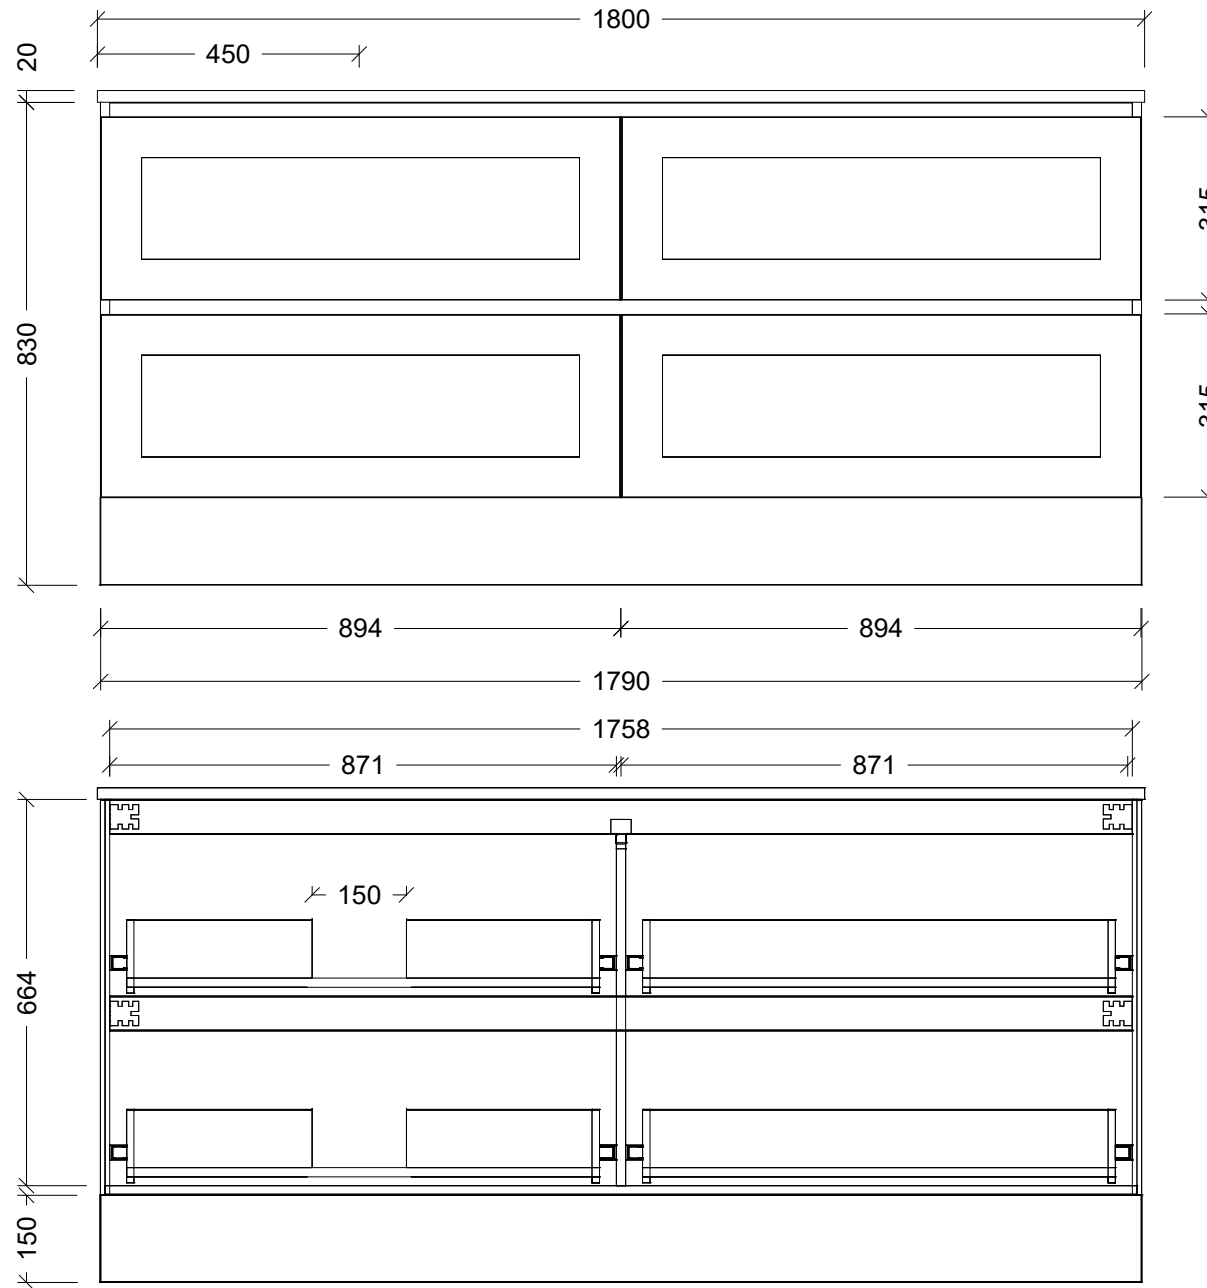

CABINET DETAILS

Range	Nevada Plus Classic 1800
Description	Left bowl Floorstanding
Cabinet SKU	NVPC-VCO-1800-L-X-F

TOP DETAILS

Available Tops:	SilkSurface
	Stone

Timberline Bathroom Products Pty Ltd
 22 Myrtle Drive, Armidale NSW 2350
www.timberline.com.au | 02 6773 8500

PLEASE NOTE: Due to the manufacturing process of ceramic tops, size variation (+/- 3%) is to be expected. E&OE. Copyright ©

Usable Drawer Space

Basin Clearance