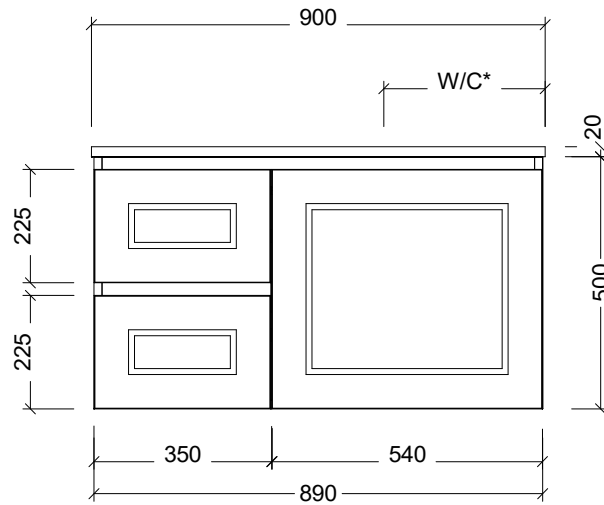

CABINET DETAILS

Range	Nevada Classic 900
Description	Right Bowl Wall Hung
Cabinet SKU	NVC-VCO-900-R-X-W

TOP DETAILS

Available Tops:	Waste Centres (mm):
Regal Acrylic	310
SilkSurface	320
Stone	320

Timberline Bathroom Products Pty Ltd
 22 Myrtle Drive, Armidale NSW 2350
 www.timberline.com.au | 02 6773 8500

PLEASE NOTE: Due to the manufacturing process of ceramic tops, size variation (+/- 3%) is to be expected. E&OE. Copyright ©

*Refer to table for waste centre details