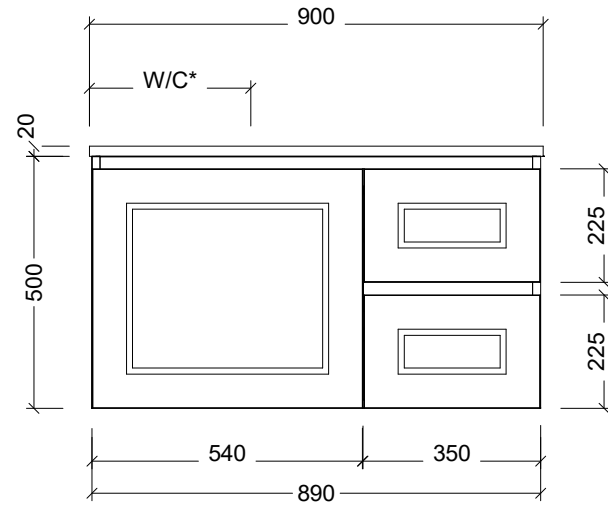

**CABINET DETAILS**

Range	Nevada Classic 900
Description	Left Bowl Wall Hung
Cabinet SKU	NVC-VCO-900-L-X-W

**TOP DETAILS**

Available Tops:	Waste Centres (mm):
Regal Acrylic	310
SilkSurface	320
Stone	320

**Timberline Bathroom Products Pty Ltd**  
 22 Myrtle Drive, Armidale NSW 2350  
 www.timberline.com.au | 02 6773 8500

PLEASE NOTE: Due to the manufacturing process of ceramic tops, size variation (+/- 3%) is to be expected. E&OE. Copyright ©

\*Refer to table for waste centre details