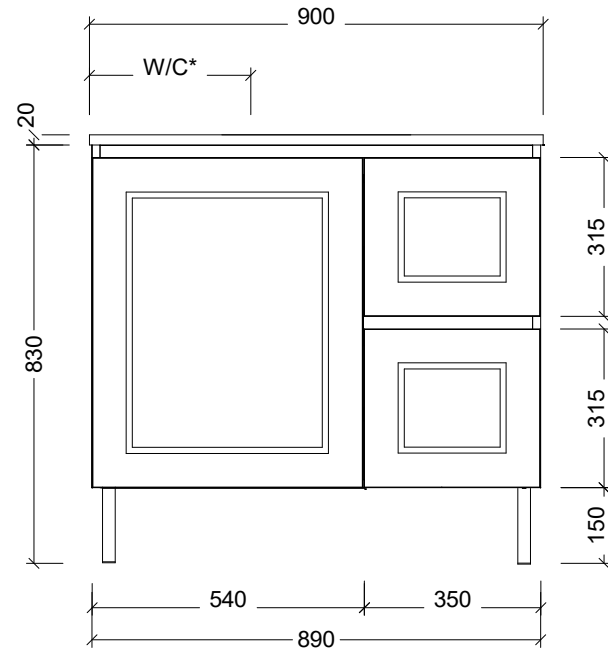

### CABINET DETAILS

Range	Nevada Classic 900
Description	Left Bowl On legs
Cabinet SKU	NVC-VCO-900-L-X-L

### TOP DETAILS

Available Tops:	Waste Centres (mm):
Regal Acrylic	310
SilkSurface	320
Stone	320

**Timberline Bathroom Products Pty Ltd**  
 22 Myrtle Drive, Armidale NSW 2350  
 www.timberline.com.au | 02 6773 8500

PLEASE NOTE: Due to the manufacturing process of ceramic tops, size variation (+/- 3%) is to be expected. E&OE. Copyright ©

\*Refer to table for waste centre details