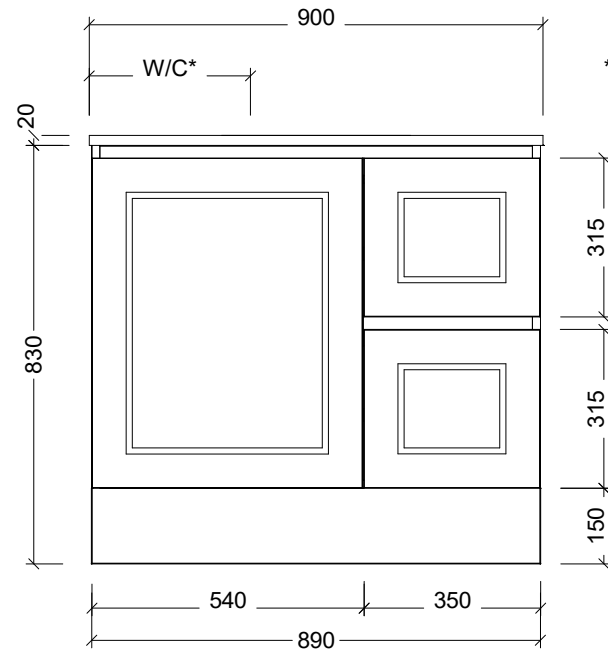

## CABINET DETAILS

Range	Nevada Classic 900
Description	Left Bowl Floorstanding
Cabinet SKU	NVC-VCO-900-L-X-F

## TOP DETAILS

Available Tops:	Waste Centres (mm):
Regal Acrylic	310
SilkSurface	320
Stone	320

**Timberline Bathroom Products Pty Ltd**  
 22 Myrtle Drive, Armidale NSW 2350  
 www.timberline.com.au | 02 6773 8500

PLEASE NOTE: Due to the manufacturing process of ceramic tops, size variation (+/- 3%) is to be expected. E&OE. Copyright ©

\*Refer to table for waste centre details