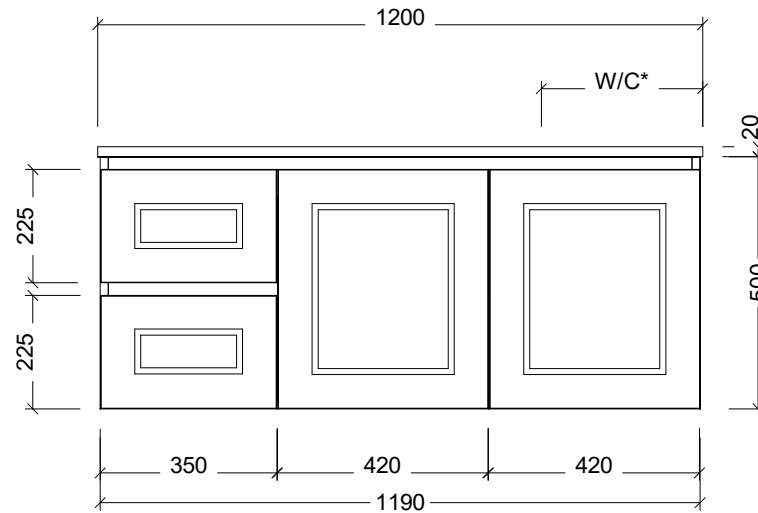

CABINET DETAILS

Range	Nevada Classic 1200
Description	Right Bowl Wall Hung
Cabinet SKU	NVC-VCO-1200-R-X-W

TOP DETAILS

Available Tops:	Waste Centres (mm):
Regal Acrylic	310
SilkSurface	320
Stone	320

Timberline Bathroom Products Pty Ltd
 22 Myrtle Drive, Armidale NSW 2350
 www.timberline.com.au | 02 6773 8500

PLEASE NOTE: Due to the manufacturing process of ceramic tops, size variation (+/- 3%) is to be expected. E&OE. Copyright ©

*Refer to table for waste centre details