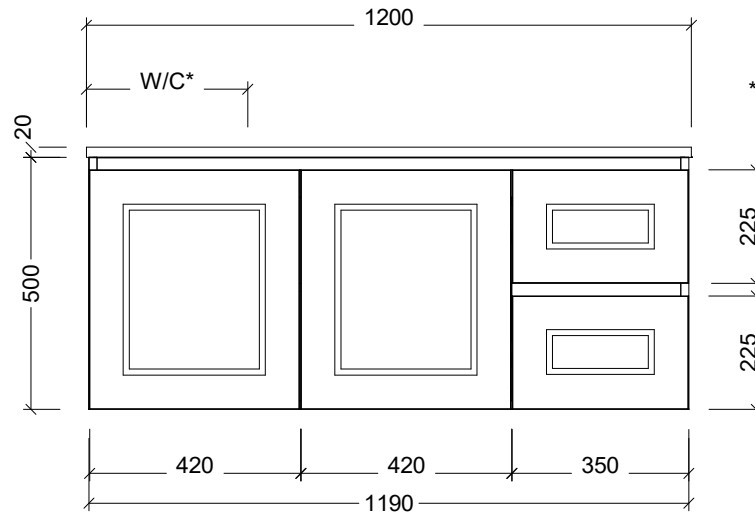

## CABINET DETAILS

Range	Nevada Classic 1200
Description	Left Bowl Wall Hung
Cabinet SKU	NVC-VCO-1200-L-X-W

## TOP DETAILS

Available Tops:	Waste Centres (mm):
Regal Acrylic	310
SilkSurface	320
Stone	320

**Timberline Bathroom Products Pty Ltd**  
 22 Myrtle Drive, Armidale NSW 2350  
 www.timberline.com.au | 02 6773 8500

PLEASE NOTE: Due to the manufacturing process of ceramic tops, size variation (+/- 3%) is to be expected. E&OE. Copyright ©

\*Refer to table for waste centre details