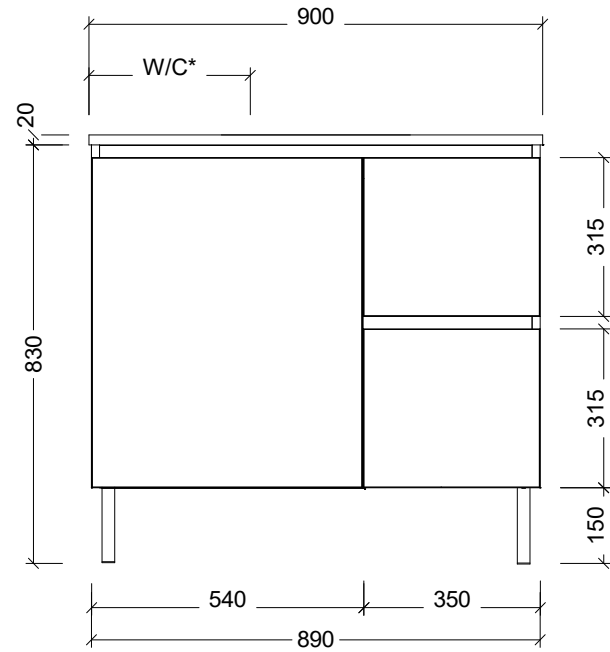

CABINET DETAILS

Range	Nevada 900
Description	Left Bowl On legs
Cabinet SKU	NEV-VCO-900-L-X-L
TOP DETAILS	
Available Tops:	Waste Centres (mm):
Regal Acrylic	310
SilkSurface	320
Stone	320

Timberline Bathroom Products Pty Ltd
 22 Myrtle Drive, Armidale NSW 2350
 www.timberline.com.au | 02 6773 8500

PLEASE NOTE: Due to the manufacturing process of ceramic tops, size variation (+/- 3%) is to be expected. E&OE. Copyright ©

*Refer to table for waste centre details