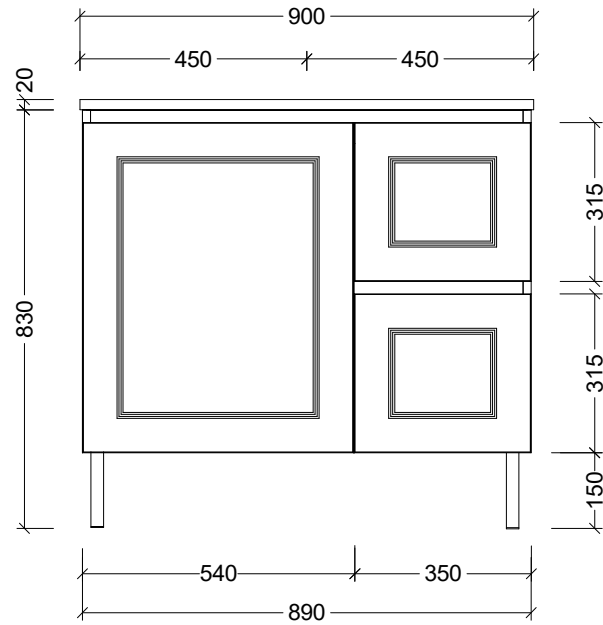

## CABINET DETAILS

Range	Nevada Classic 900
Description	Centre Bowl on Legs
Cabinet SKU	NCV-VCO-900-C-X-L

PLEASE NOTE: Due to the manufacturing process of ceramic tops, size variation (+/- 3%) is to be expected. E&OE. Copyright ©

LH and RH Drawer Options Available