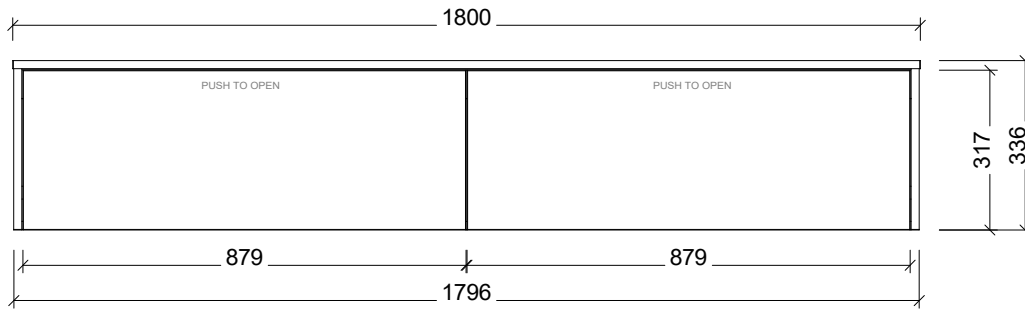

Range	Milan
Mount	Wall Hung Offset Top
Size	1800mm
SKU	MIL-VCO-1800-R-X-W

TOP DETAILS

Available Tops	1 SilkSurface
	2 Laminate

NOTES

Revision	01
Date	02/11/23

DIMENSIONS SHOWN ARE IN MILLIMETERS, ARE NOMINAL ONLY AND SUBJECT TO CHANGE AT ANY TIME.
DO NOT SCALE DRAWINGS.
INSTALLER TO CONFIRM ALL DIMENSIONS ON-SITE PRIOR TO INSTALL.
SIZE VARIATION (+/- 3%) IS TO BE EXPECTED ON CERAMIC TOPS.
E&OE.

Copyright ©

Timberline

22 Myrtle Drive, Armidale NSW 2350
www.timberline.com.au
02 6773 8500