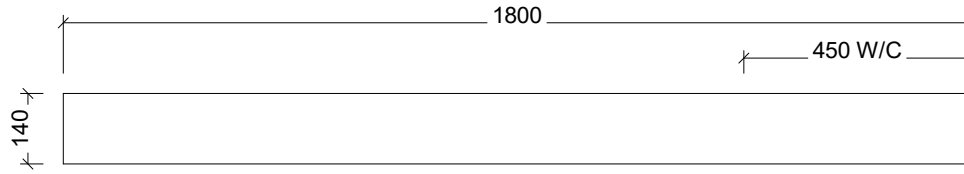

Range	Milan
Mount	Wall Hung Offset Top
Size	1800mm
SKU	MIL-VCO-1800-R-X-W

TOP DETAILS

Available Tops	1 SilkSurface
	2 Laminate

NOTES

Revision	01
Date	02/11/23

DIMENSIONS SHOWN ARE IN MILLIMETERS, ARE NOMINAL ONLY AND SUBJECT TO CHANGE AT ANY TIME.
DO NOT SCALE DRAWINGS.
INSTALLER TO CONFIRM ALL DIMENSIONS ON-SITE PRIOR TO INSTALL.
SIZE VARIATION (+/- 3%) IS TO BE EXPECTED ON CERAMIC TOPS.
E&OE.

Copyright ©

Timberline

22 Myrtle Drive, Armidale NSW 2350
www.timberline.com.au
02 6773 8500