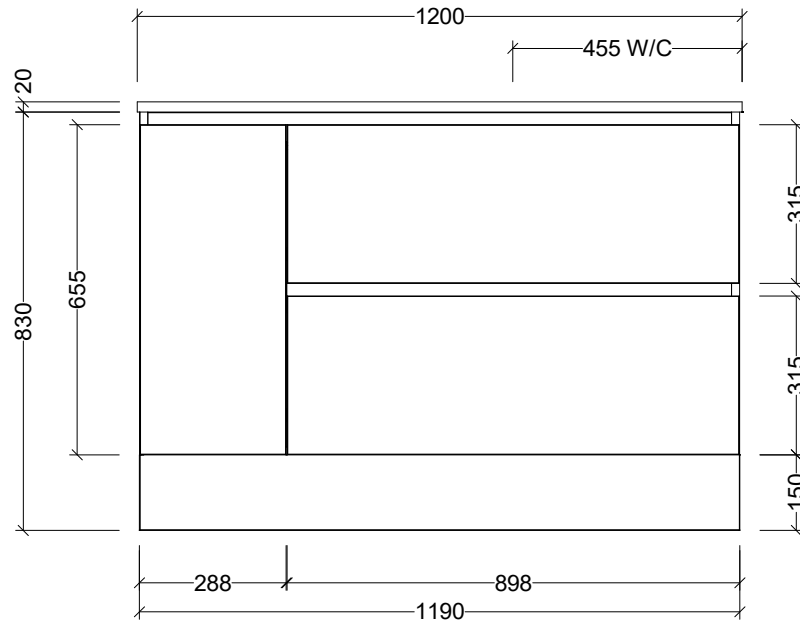

**CABINET DETAILS**

Range	Marshall 1200
Description	Floorstanding Offset Bowl
Cabinet SKU	MAR-VCO-1200-R-X-F
<b>TOP DETAILS</b>	
Available Tops:	SilkSurface
	Stone

**Timberline Bathroom Products Pty Ltd**  
 22 Myrtle Drive, Armidale NSW 2350  
 www.timberline.com.au | 02 6773 8500

PLEASE NOTE: Due to the manufacturing process of ceramic tops, size variation (+/- 3%) is to be expected. E&OE. Copyright ©

LH and RH Drawer Options Available