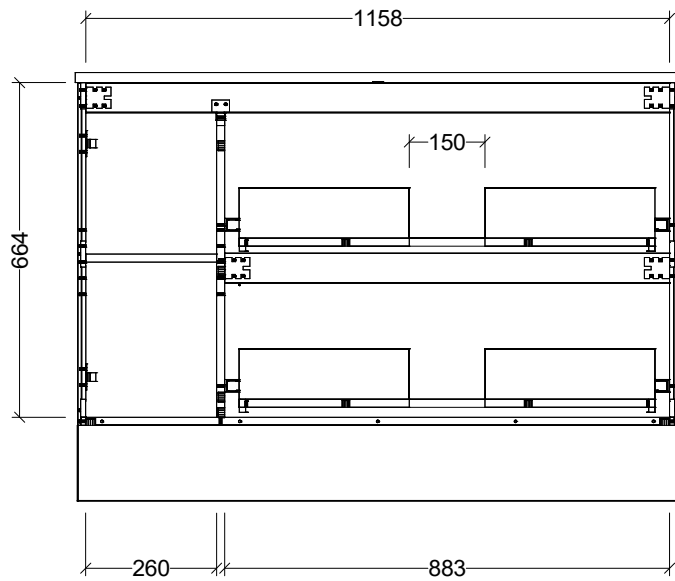

**CABINET DETAILS**

Range	Marshall 1200
Description	Floorstanding Offset Bowl
Cabinet SKU	MAR-VCO-1200-R-X-F
<b>TOP DETAILS</b>	
Available Tops:	SilkSurface
	Stone

**Timberline Bathroom Products Pty Ltd**  
 22 Myrtle Drive, Armidale NSW 2350  
 www.timberline.com.au | 02 6773 8500

PLEASE NOTE: Due to the manufacturing process of ceramic tops, size variation (+/- 3%) is to be expected. E&OE. Copyright ©

LH and RH Drawer Options Available