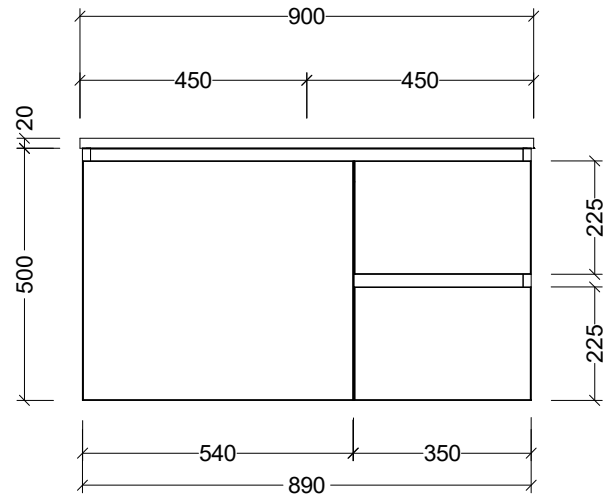

CABINET DETAILS

Range	Hunter 900
Description	Centre Bowl Wall Hung
Cabinet SKU	HUN-VCO-900-C-X-W

TOP DETAILS

Available Tops:	Alpha Ceramic
	Regal Mineral
	Stadium Mineral
	SilkSurface
	Stone

Timberline Bathroom Products Pty Ltd
 22 Myrtle Drive, Armidale NSW 2350
www.timberline.com.au | 02 6773 8500

PLEASE NOTE: Due to the manufacturing process of ceramic tops, size variation (+/- 3%) is to be expected. E&OE. Copyright ©

LH and RH Drawer Options Available