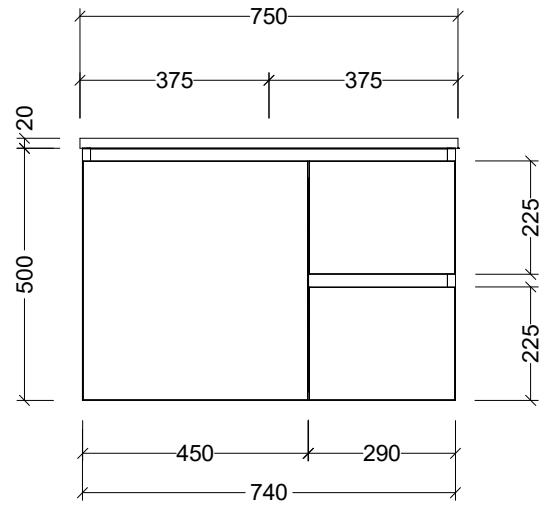

CABINET DETAILS

Range	Hunter 750
Description	Centre Bowl Wall Hung
Cabinet SKU	HUN-VCO-750-C-X-W

TOP DETAILS

Available Tops:	Alpha Ceramic
	Regal Mineral
	Stadium Mineral
	SilkSurface
	Stone

Timberline Bathroom Products Pty Ltd
 22 Myrtle Drive, Armidale NSW 2350
www.timberline.com.au | 02 6773 8500

PLEASE NOTE: Due to the manufacturing process of ceramic tops, size variation (+/- 3%) is to be expected. E&OE. Copyright ©

LH and RH Drawer Options Available