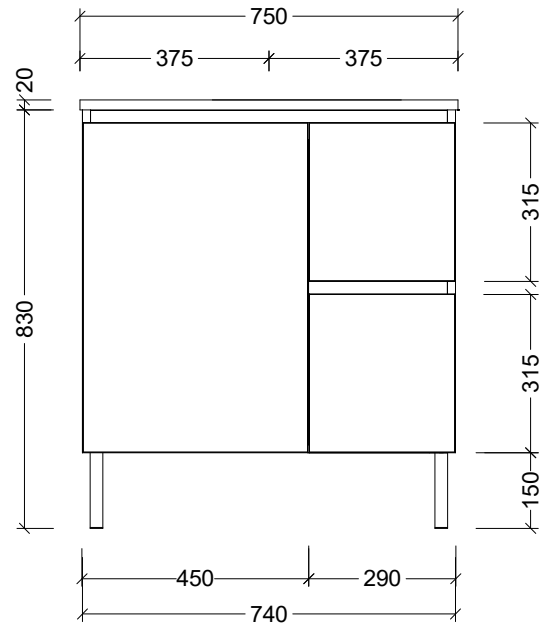

CABINET DETAILS

Range	Hunter 750
Description	Centre Bowl on Legs
Cabinet SKU	HUN-VCO-750-C-X-L
TOP DETAILS	
Available Tops:	Alpha Ceramic
	Regal Mineral
	Stadium Mineral
	SilkSurface
	Stone

Timberline Bathroom Products Pty Ltd
 22 Myrtle Drive, Armidale NSW 2350
www.timberline.com.au | 02 6773 8500

PLEASE NOTE: Due to the manufacturing process of ceramic tops, size variation (+/- 3%) is to be expected. E&OE. Copyright ©

LH and RH Drawer Options Available