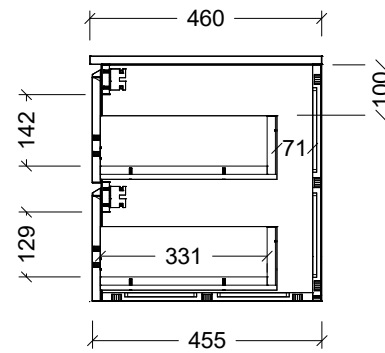

Range	Houston Vanity
Mount	Wall Hung
Size	900mm
SKU	HOU-VCO-900-R-X-W

TOP DETAILS

Available Tops SilkSurface Top

NOTES

Revision 01

Date 05/03/24

DIMENSIONS SHOWN ARE IN MILLIMETERS, ARE NOMINAL ONLY AND SUBJECT TO CHANGE AT ANY TIME.

DO NOT SCALE DRAWINGS. INSTALLER TO CONFIRM ALL DIMENSIONS ON-SITE PRIOR TO INSTALL.

SIZE VARIATION (+/- 3%) IS TO BE EXPECTED ON CERAMIC TOPS. E&OE.

Copyright ©

Timberline

22 Myrtle Drive, Armidale NSW 2350
www.timberline.com.au
02 6773 8500