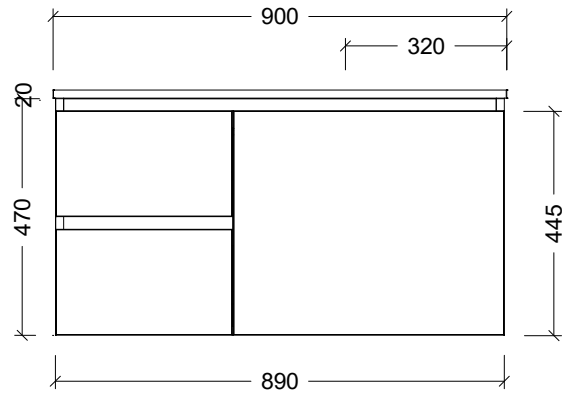

Range	Houston Vanity
Mount	Wall Hung
Size	900mm
SKU	HOU-VCO-900-R-X-W

TOP DETAILS

Available Tops SilkSurface Top

NOTES

Revision 01

Date 05/03/24

DIMENSIONS SHOWN ARE IN MILLIMETERS, ARE NOMINAL ONLY AND SUBJECT TO CHANGE AT ANY TIME.

DO NOT SCALE DRAWINGS. INSTALLER TO CONFIRM ALL DIMENSIONS ON-SITE PRIOR TO INSTALL.

SIZE VARIATION (+/- 3%) IS TO BE EXPECTED ON CERAMIC TOPS. E&OE.

Copyright ©

Timberline

22 Myrtle Drive, Armidale NSW 2350
www.timberline.com.au
02 6773 8500