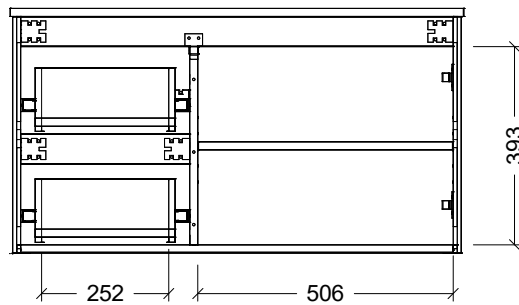

Range	Houston Vanity
Mount	Wall Hung
Size	900mm
SKU	HOU-VCO-900-R-X-W

TOP DETAILS

Available Tops SilkSurface Top

NOTES

Revision 01

Date 05/03/24

DIMENSIONS SHOWN ARE IN MILLIMETERS, ARE NOMINAL ONLY AND SUBJECT TO CHANGE AT ANY TIME.

DO NOT SCALE DRAWINGS. INSTALLER TO CONFIRM ALL DIMENSIONS ON-SITE PRIOR TO INSTALL.

SIZE VARIATION (+/- 3%) IS TO BE EXPECTED ON CERAMIC TOPS. E&OE.

Copyright ©

Timberline

22 Myrtle Drive, Armidale NSW 2350
www.timberline.com.au
02 6773 8500