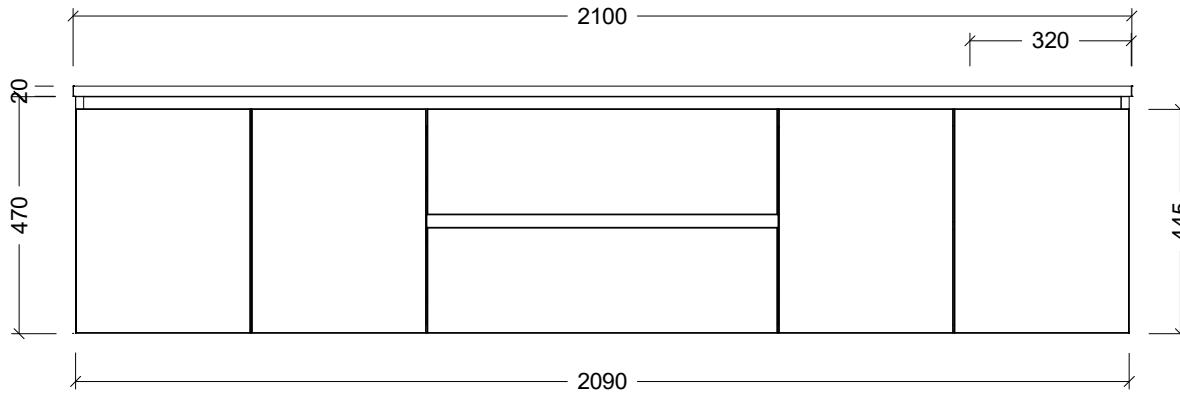

Range	Houston Vanity
Mount	Wall Hung
Size	2100mm
SKU	HOU-VCO-2100-R-X-W

TOP DETAILS

Available Tops SilkSurface Top

NOTES

Revision 01

Date 11/03/24

DIMENSIONS SHOWN ARE IN MILLIMETERS, ARE NOMINAL ONLY AND SUBJECT TO CHANGE AT ANY TIME.

DO NOT SCALE DRAWINGS. INSTALLER TO CONFIRM ALL DIMENSIONS ON-SITE PRIOR TO INSTALL.

SIZE VARIATION (+/- 3%) IS TO BE EXPECTED ON CERAMIC TOPS. E&OE.

Copyright ©

Timberline

22 Myrtle Drive, Armidale NSW 2350
www.timberline.com.au
02 6773 8500