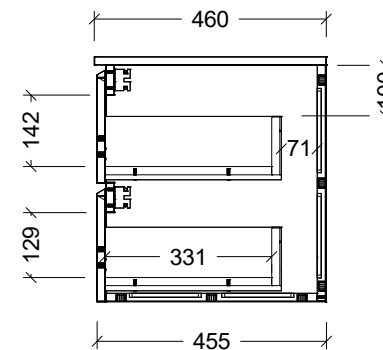

Range	Houston Vanity
Mount	Wall Hung
Size	2100mm
SKU	HOU-VCO-2100-R-X-W

TOP DETAILS

Available Tops SilkSurface Top

NOTES

Revision 01

Date 11/03/24

DIMENSIONS SHOWN ARE IN MILLIMETERS, ARE NOMINAL ONLY AND SUBJECT TO CHANGE AT ANY TIME.

DO NOT SCALE DRAWINGS. INSTALLER TO CONFIRM ALL DIMENSIONS ON-SITE PRIOR TO INSTALL.

SIZE VARIATION (+/- 3%) IS TO BE EXPECTED ON CERAMIC TOPS. E&OE.

Copyright ©

Timberline

22 Myrtle Drive, Armidale NSW 2350
www.timberline.com.au
02 6773 8500