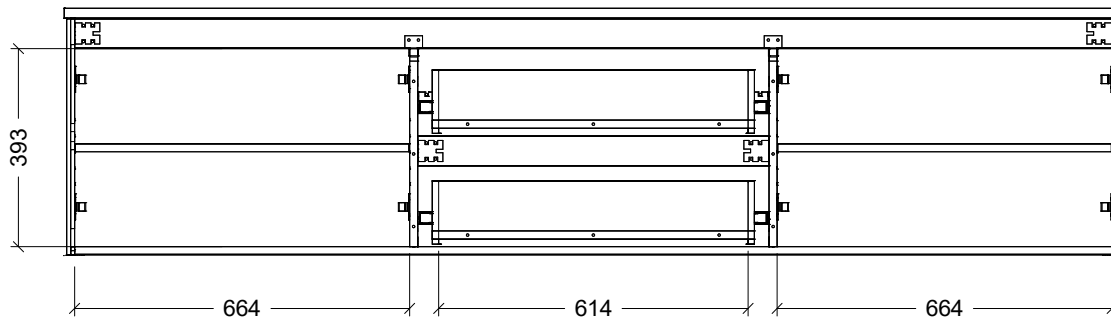

Range	Houston Vanity
Mount	Wall Hung
Size	2100mm
SKU	HOU-VCO-2100-R-X-W

TOP DETAILS

Available Tops SilkSurface Top

NOTES

Revision 01

Date 11/03/24

DIMENSIONS SHOWN ARE IN MILLIMETERS, ARE NOMINAL ONLY AND SUBJECT TO CHANGE AT ANY TIME.

DO NOT SCALE DRAWINGS. INSTALLER TO CONFIRM ALL DIMENSIONS ON-SITE PRIOR TO INSTALL.

SIZE VARIATION (+/- 3%) IS TO BE EXPECTED ON CERAMIC TOPS. E&OE.

Copyright ©

Timberline

22 Myrtle Drive, Armidale NSW 2350
www.timberline.com.au
02 6773 8500