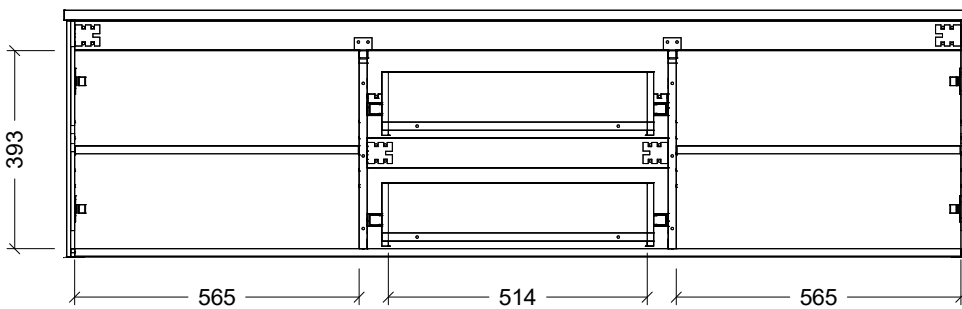

Range	Houston Vanity
Mount	Wall Hung
Size	1800mm
SKU	HOU-VCO-1800-R-X-W

TOP DETAILS

Available Tops SilkSurface Top

NOTES

Revision 01

Date 11/03/24

DIMENSIONS SHOWN ARE IN MILLIMETERS, ARE NOMINAL ONLY AND SUBJECT TO CHANGE AT ANY TIME.

DO NOT SCALE DRAWINGS. INSTALLER TO CONFIRM ALL DIMENSIONS ON-SITE PRIOR TO INSTALL.

SIZE VARIATION (+/- 3%) IS TO BE EXPECTED ON CERAMIC TOPS. E&OE.

Copyright ©

Timberline

22 Myrtle Drive, Armidale NSW 2350
www.timberline.com.au
02 6773 8500