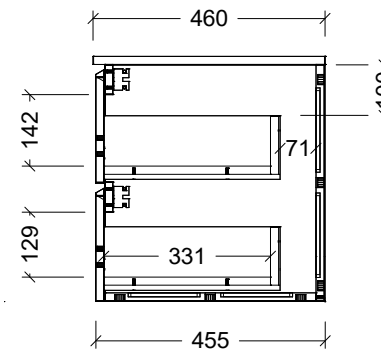

Range	Houston Vanity
Mount	Wall Hung
Size	1800mm
SKU	HOU-VCO-1800-R-X-W

TOP DETAILS

Available Tops SilkSurface Top

NOTES

Revision 01

Date 11/03/24

DIMENSIONS SHOWN ARE IN MILLIMETERS, ARE NOMINAL ONLY AND SUBJECT TO CHANGE AT ANY TIME.

DO NOT SCALE DRAWINGS. INSTALLER TO CONFIRM ALL DIMENSIONS ON-SITE PRIOR TO INSTALL.

SIZE VARIATION (+/- 3%) IS TO BE EXPECTED ON CERAMIC TOPS. E&OE.

Copyright ©

Timberline

22 Myrtle Drive, Armidale NSW 2350
www.timberline.com.au
02 6773 8500