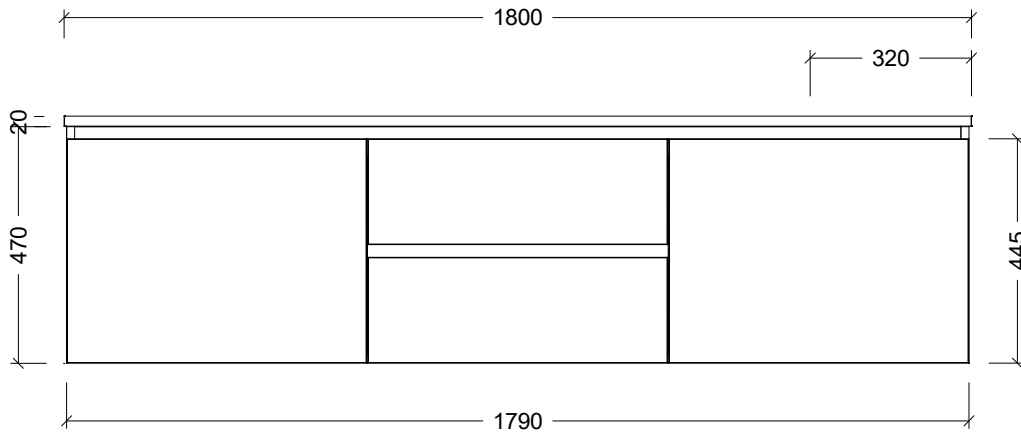

Range	Houston Vanity
Mount	Wall Hung
Size	1800mm
SKU	HOU-VCO-1800-R-X-W

TOP DETAILS

Available Tops SilkSurface Top

NOTES

Revision 01

Date 11/03/24

DIMENSIONS SHOWN ARE IN MILLIMETERS, ARE NOMINAL ONLY AND SUBJECT TO CHANGE AT ANY TIME.

DO NOT SCALE DRAWINGS. INSTALLER TO CONFIRM ALL DIMENSIONS ON-SITE PRIOR TO INSTALL.

SIZE VARIATION (+/- 3%) IS TO BE EXPECTED ON CERAMIC TOPS. E&OE.

Copyright ©

Timberline

22 Myrtle Drive, Armidale NSW 2350
www.timberline.com.au
02 6773 8500