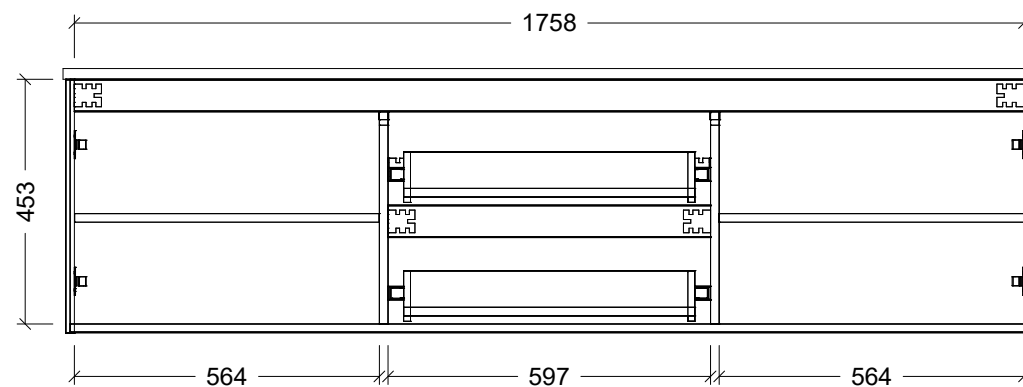

Range	Houston 1800
Mount	Wall Hung
Size	1790W x 455D x 470H
SKU	HOU-VCO-1800-L-X-W* HOU-VCO-1800-R-X-W

TOP DETAILS

Available Tops	20mm SilkSurface 20mm Stone

Top Notes   Offset Bowl

*LH and RH Bowl options available.
LH option shown in drawing

NOTES

Revision	01
Date	27/03/23

DIMENSIONS SHOWN ARE IN MILLIMETERS, ARE NOMINAL ONLY AND SUBJECT TO CHANGE AT ANY TIME. DO NOT SCALE DRAWINGS. INSTALLER TO CONFIRM ALL DIMENSIONS ON-SITE PRIOR TO INSTALL. SIZE VARIATION (+/- 3%) IS TO BE EXPECTED ON CERAMIC TOPS. E&OE.

Copyright ©

Timberline

22 Myrtle Drive, Armidale NSW 2350
www.timberline.com.au
02 6773 8500