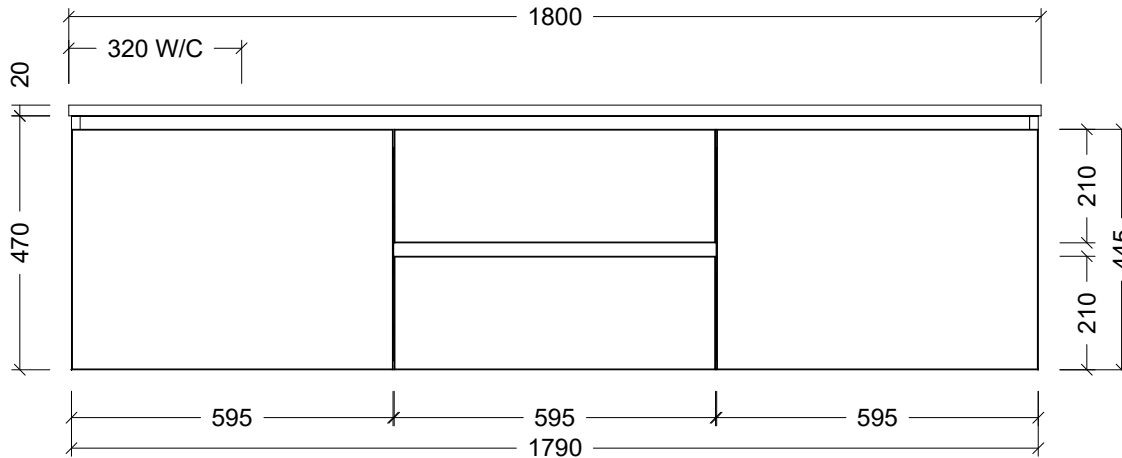

Range	Houston 1800
Mount	Wall Hung
Size	1790W x 455D x 470H
SKU	HOU-VCO-1800-L-X-W* HOU-VCO-1800-R-X-W

TOP DETAILS

Available Tops	20mm SilkSurface 20mm Stone

Top Notes   Offset Bowl

*LH and RH Bowl options available.
LH option shown in drawing

NOTES

Revision	01
Date	27/03/23

DIMENSIONS SHOWN ARE IN MILLIMETERS, ARE NOMINAL ONLY AND SUBJECT TO CHANGE AT ANY TIME. DO NOT SCALE DRAWINGS. INSTALLER TO CONFIRM ALL DIMENSIONS ON-SITE PRIOR TO INSTALL. SIZE VARIATION (+/- 3%) IS TO BE EXPECTED ON CERAMIC TOPS. E&OE.

Copyright ©

Timberline

22 Myrtle Drive, Armidale NSW 2350
www.timberline.com.au
02 6773 8500