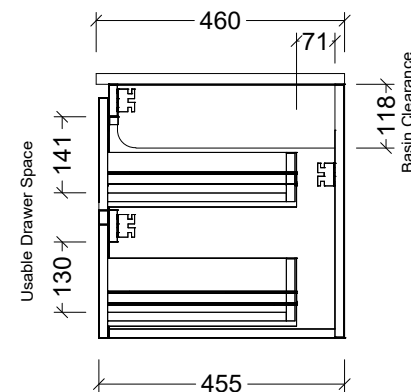

Range	Houston 1800
Mount	Wall Hung
Size	1790W x 455D x 470H
SKU	HOU-VCO-1800-L-X-W* HOU-VCO-1800-R-X-W

TOP DETAILS

Available Tops	20mm SilkSurface 20mm Stone

Top Notes   Offset Bowl

*LH and RH Bowl options available.
LH option shown in drawing

NOTES

Revision	01
Date	27/03/23

DIMENSIONS SHOWN ARE IN MILLIMETERS, ARE NOMINAL ONLY AND SUBJECT TO CHANGE AT ANY TIME. DO NOT SCALE DRAWINGS. INSTALLER TO CONFIRM ALL DIMENSIONS ON-SITE PRIOR TO INSTALL. SIZE VARIATION (+/- 3%) IS TO BE EXPECTED ON CERAMIC TOPS. E&OE.

Copyright ©

Timberline

22 Myrtle Drive, Armidale NSW 2350
www.timberline.com.au
02 6773 8500