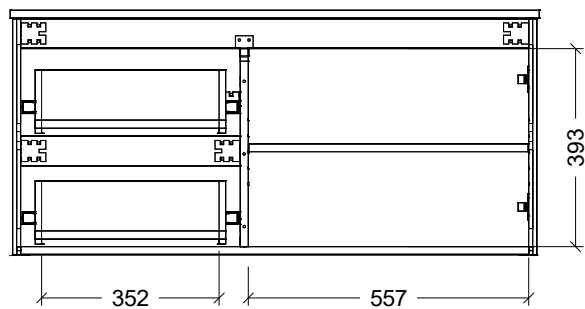

Range	Houston Vanity
Mount	Wall Hung
Size	1050mm
SKU	HOU-VCO-1050-R-X-W

TOP DETAILS

Available Tops SilkSurface Top

NOTES

Revision 01

Date 06/03/24

DIMENSIONS SHOWN ARE IN MILLIMETERS, ARE NOMINAL ONLY AND SUBJECT TO CHANGE AT ANY TIME.

DO NOT SCALE DRAWINGS. INSTALLER TO CONFIRM ALL DIMENSIONS ON-SITE PRIOR TO INSTALL.

SIZE VARIATION (+/- 3%) IS TO BE EXPECTED ON CERAMIC TOPS. E&OE.

Copyright ©

Timberline

22 Myrtle Drive, Armidale NSW 2350
www.timberline.com.au
02 6773 8500