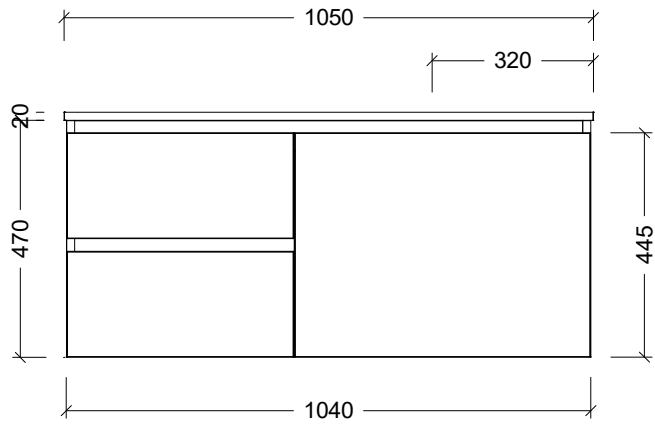

Range	Houston Vanity
Mount	Wall Hung
Size	1050mm
SKU	HOU-VCO-1050-R-X-W

TOP DETAILS

Available Tops SilkSurface Top

NOTES

Revision 01

Date 06/03/24

DIMENSIONS SHOWN ARE IN MILLIMETERS, ARE NOMINAL ONLY AND SUBJECT TO CHANGE AT ANY TIME.

DO NOT SCALE DRAWINGS. INSTALLER TO CONFIRM ALL DIMENSIONS ON-SITE PRIOR TO INSTALL.

SIZE VARIATION (+/- 3%) IS TO BE EXPECTED ON CERAMIC TOPS. E&OE.

Copyright ©

Timberline

22 Myrtle Drive, Armidale NSW 2350
www.timberline.com.au
02 6773 8500