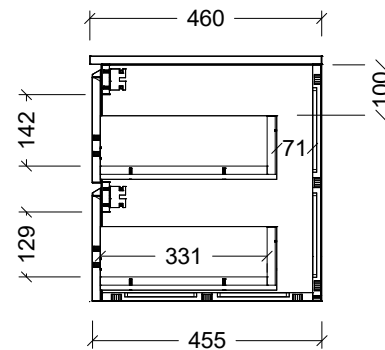

Range	Houston Vanity
Mount	Wall Hung
Size	1050mm
SKU	HOU-VCO-1050-R-X-W

TOP DETAILS

Available Tops SilkSurface Top

NOTES

Revision 01

Date 06/03/24

DIMENSIONS SHOWN ARE IN MILLIMETERS, ARE NOMINAL ONLY AND SUBJECT TO CHANGE AT ANY TIME.

DO NOT SCALE DRAWINGS. INSTALLER TO CONFIRM ALL DIMENSIONS ON-SITE PRIOR TO INSTALL.

SIZE VARIATION (+/- 3%) IS TO BE EXPECTED ON CERAMIC TOPS. E&OE.

Copyright ©

Timberline

22 Myrtle Drive, Armidale NSW 2350
www.timberline.com.au
02 6773 8500