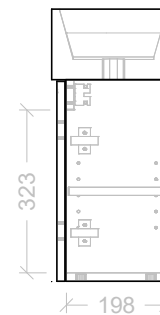

Range	Frankie Vanity
Mount	Wall Hung
Size	480mm
SKU	FRA-VCO-480-R-X-W

TOP DETAILS

Available Tops	Liberty Ceramic Top

NOTES

Revision	01
Date	19/01/24

DIMENSIONS SHOWN ARE IN MILLIMETERS, ARE NOMINAL ONLY AND SUBJECT TO CHANGE AT ANY TIME.
DO NOT SCALE DRAWINGS.
INSTALLER TO CONFIRM ALL DIMENSIONS ON-SITE PRIOR TO INSTALL.
SIZE VARIATION (+/- 3%) IS TO BE EXPECTED ON CERAMIC TOPS.
E&OE.

Copyright ©

Timberline

22 Myrtle Drive, Armidale NSW 2350
www.timberline.com.au
02 6773 8500