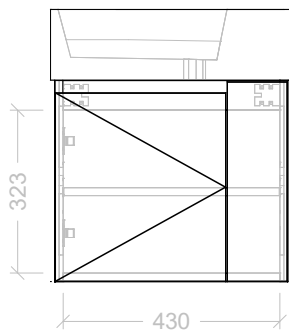

Range	Frankie Vanity
Mount	Wall Hung
Size	480mm
SKU	FRA-VCO-480-R-X-W

TOP DETAILS

Available Tops	Liberty Ceramic Top

NOTES

Revision	01
Date	19/01/24

DIMENSIONS SHOWN ARE IN MILLIMETERS, ARE NOMINAL ONLY AND SUBJECT TO CHANGE AT ANY TIME.
DO NOT SCALE DRAWINGS.
INSTALLER TO CONFIRM ALL DIMENSIONS ON-SITE PRIOR TO INSTALL.
SIZE VARIATION (+/- 3%) IS TO BE EXPECTED ON CERAMIC TOPS.
E&OE.

Copyright ©

Timberline

22 Myrtle Drive, Armidale NSW 2350
www.timberline.com.au
02 6773 8500