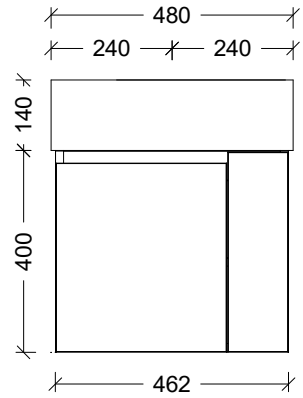

Range	Frankie Vanity
Mount	Wall Hung
Size	480mm
SKU	FRA-VCO-480-R-X-W

TOP DETAILS

Available Tops	Liberty Ceramic Top

NOTES

Revision	01
Date	19/01/24

DIMENSIONS SHOWN ARE IN MILLIMETERS, ARE NOMINAL ONLY AND SUBJECT TO CHANGE AT ANY TIME.
DO NOT SCALE DRAWINGS.
INSTALLER TO CONFIRM ALL DIMENSIONS ON-SITE PRIOR TO INSTALL.
SIZE VARIATION (+/- 3%) IS TO BE EXPECTED ON CERAMIC TOPS.
E&OE.

Copyright ©

Timberline

22 Myrtle Drive, Armidale NSW 2350
www.timberline.com.au
02 6773 8500