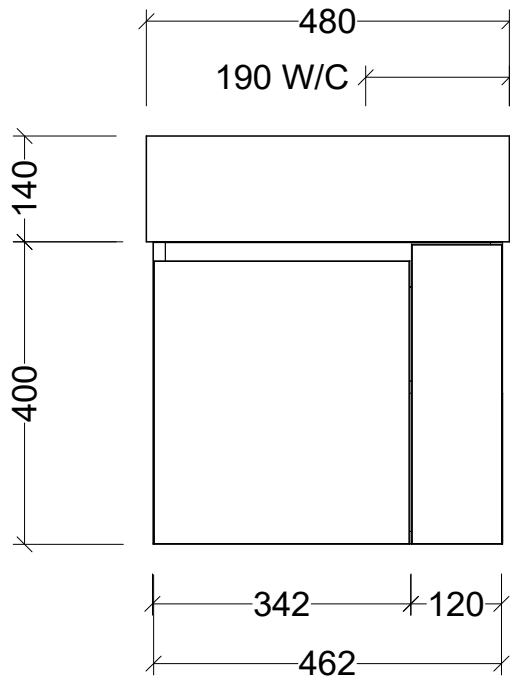

CABINET DETAILS

Range	Frankie 480
Description	Offset Bowl Wall Hung
Cabinet SKU	FRA-VCO-480-L-X-W

TOP DETAILS

Available Tops:	Liberty Ceramic
-----------------	-----------------

Timberline Bathroom Products Pty Ltd
 22 Myrtle Drive, Armidale NSW 2350
www.timberline.com.au | 02 6773 8500

PLEASE NOTE: Due to the manufacturing process of ceramic tops, size variation (+/- 3%) is to be expected. E&OE. Copyright ©

LH and RH Door Options Available