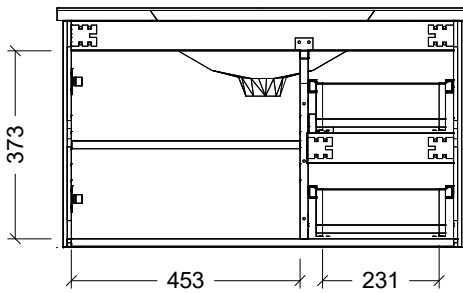

Range	Flynn Ensuite
Mount	Wall Hung
Size	800mm
SKU	FLYE-VCO-800-C-X-W

TOP DETAILS

Available Tops	Urban Ceramic

NOTES

Revision	01
Date	08/02/24

DIMENSIONS SHOWN ARE IN MILLIMETERS, ARE NOMINAL ONLY AND SUBJECT TO CHANGE AT ANY TIME.
DO NOT SCALE DRAWINGS.
INSTALLER TO CONFIRM ALL DIMENSIONS ON-SITE PRIOR TO INSTALL.
SIZE VARIATION (+/- 3%) IS TO BE EXPECTED ON CERAMIC TOPS.
E&OE.

Copyright ©

Timberline

22 Myrtle Drive, Armidale NSW 2350
www.timberline.com.au
02 6773 8500