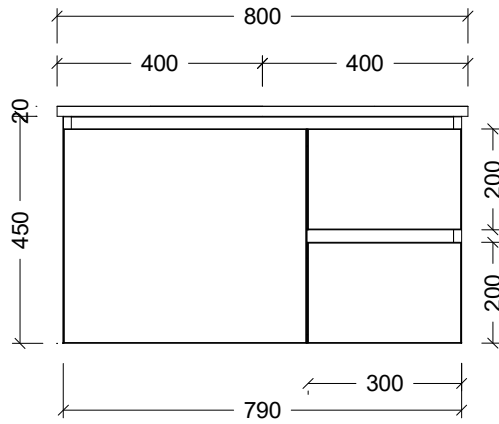

Range	Flynn Ensuite
Mount	Wall Hung
Size	800mm
SKU	FLYE-VCO-800-C-X-W

TOP DETAILS

Available Tops	Urban Ceramic

NOTES

Revision	01
Date	08/02/24

DIMENSIONS SHOWN ARE IN MILLIMETERS, ARE NOMINAL ONLY AND SUBJECT TO CHANGE AT ANY TIME.
DO NOT SCALE DRAWINGS.
INSTALLER TO CONFIRM ALL DIMENSIONS ON-SITE PRIOR TO INSTALL.
SIZE VARIATION (+/- 3%) IS TO BE EXPECTED ON CERAMIC TOPS.
E&OE.

Copyright ©

Timberline

22 Myrtle Drive, Armidale NSW 2350
www.timberline.com.au
02 6773 8500