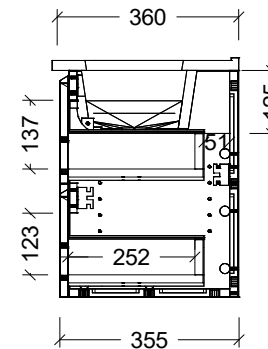

Range	Flynn Ensuite
Mount	Wall Hung
Size	800mm
SKU	FLYE-VCO-800-C-X-W

TOP DETAILS

Available Tops	Urban Ceramic

NOTES

Revision	01
Date	08/02/24

DIMENSIONS SHOWN ARE IN MILLIMETERS, ARE NOMINAL ONLY AND SUBJECT TO CHANGE AT ANY TIME.
DO NOT SCALE DRAWINGS.
INSTALLER TO CONFIRM ALL DIMENSIONS ON-SITE PRIOR TO INSTALL.
SIZE VARIATION (+/- 3%) IS TO BE EXPECTED ON CERAMIC TOPS.
E&OE.

Copyright ©

Timberline

22 Myrtle Drive, Armidale NSW 2350
www.timberline.com.au
02 6773 8500