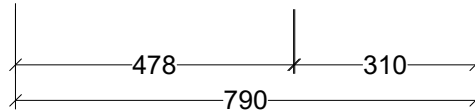

CABINET DETAILS

Range	Florida 800
Description	Legs Centre Bowl
Cabinet SKU	FLOE-VCO-800-C-X-L
TOP DETAILS	
Available Tops:	Urban Ceramic

Timberline Bathroom Products Pty Ltd
 22 Myrtle Drive, Armidale NSW 2350
 www.timberline.com.au | 02 6773 8500

PLEASE NOTE: Due to the manufacturing process of ceramic tops, size variation (+/- 3%) is to be expected. E&OE. Copyright ©

LH and RH Drawer Options Available