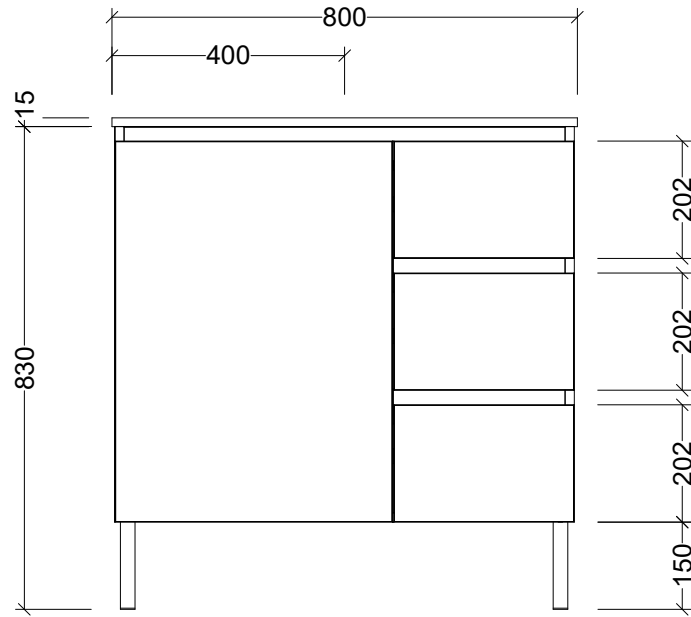

CABINET DETAILS

Range	Florida 800
Description	Legs Centre Bowl
Cabinet SKU	FLOE-VCO-800-C-X-L
TOP DETAILS	
Available Tops:	Urban Ceramic

Timberline Bathroom Products Pty Ltd
 22 Myrtle Drive, Armidale NSW 2350
 www.timberline.com.au | 02 6773 8500

PLEASE NOTE: Due to the manufacturing process of ceramic tops, size variation (+/- 3%) is to be expected. E&OE. Copyright ©

LH and RH Drawer Options Available