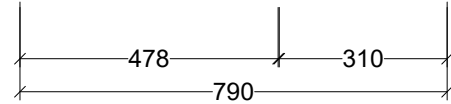

PLEASE NOTE: Due to the manufacturing process of ceramic tops, size variation (+/- 3%) is to be expected. E&OE. Copyright ©

LH and RH Drawer Options Available