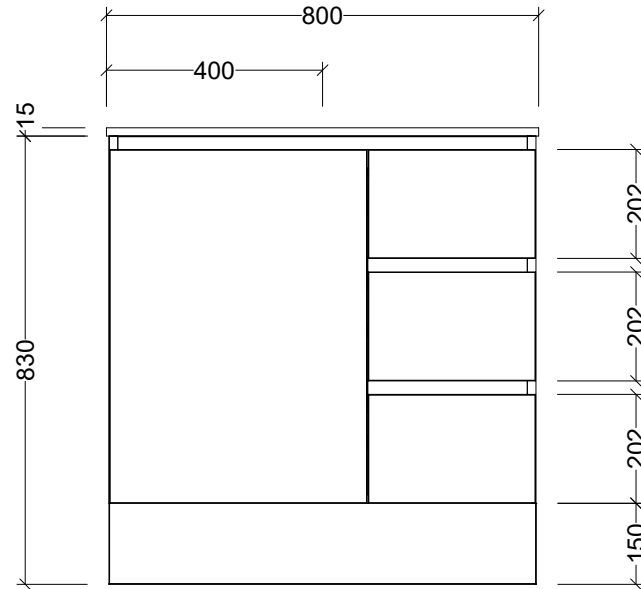

CABINET DETAILS

Range	Florida 800
Description	Floorstanding Centre Bowl
Cabinet SKU	FLOE-VCO-800-C-X-F
TOP DETAILS	
Available Tops:	Urban Ceramic

**Timberline Bathroom Products Pty Ltd**  
 22 Myrtle Drive, Armidale NSW 2350  
[www.timberline.com.au](http://www.timberline.com.au) | 02 6773 8500

PLEASE NOTE: Due to the manufacturing process of ceramic tops, size variation (+/- 3%) is to be expected. E&OE. Copyright ©

LH and RH Drawer Options Available