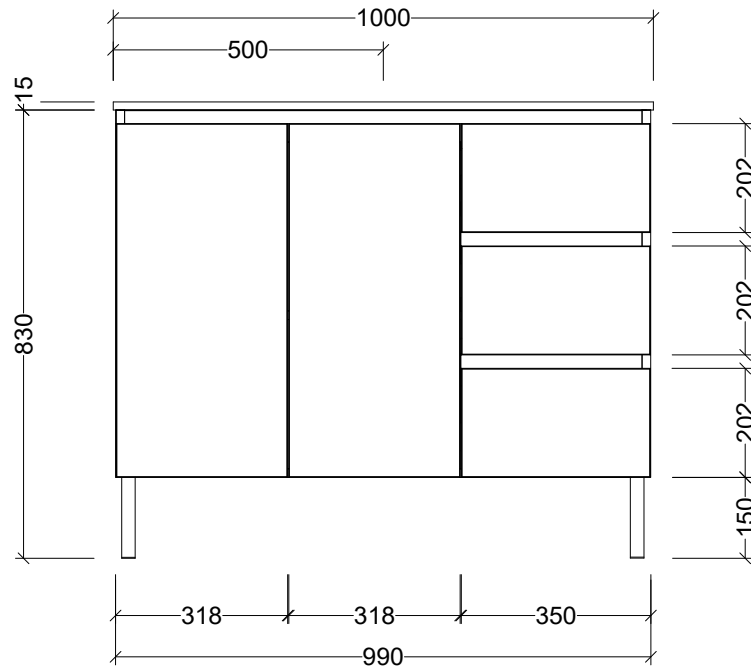

CABINET DETAILS

Range	Florida 1000
Description	Legs Centre Bowl
Cabinet SKU	FLOE-VCO-1000-C-X-L

TOP DETAILS

Available Tops:	Urban Ceramic
-----------------	---------------

Timberline Bathroom Products Pty Ltd
 22 Myrtle Drive, Armidale NSW 2350
www.timberline.com.au | 02 6773 8500

PLEASE NOTE: Due to the manufacturing process of ceramic tops, size variation (+/- 3%) is to be expected. E&OE. Copyright ©

LH and RH Drawer Options Available