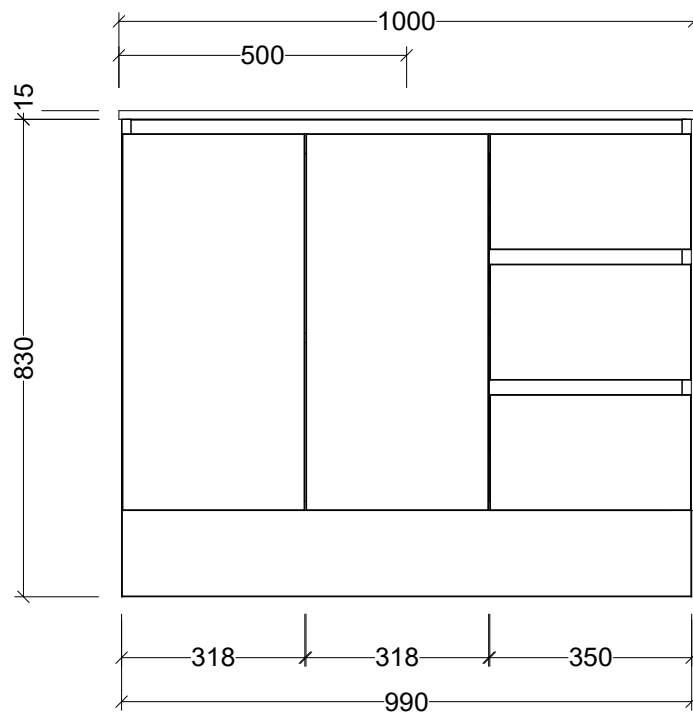

CABINET DETAILS

Range	Florida 1000
Description	Floorstanding Centre Bowl
Cabinet SKU	FLOE-VCO-1000-C-X-F

TOP DETAILS

Available Tops:	Urban Ceramic
-----------------	---------------

Timberline Bathroom Products Pty Ltd
 22 Myrtle Drive, Armidale NSW 2350
www.timberline.com.au | 02 6773 8500

PLEASE NOTE: Due to the manufacturing process of ceramic tops, size variation (+/- 3%) is to be expected. E&OE. Copyright ©

LH and RH Drawer Options Available