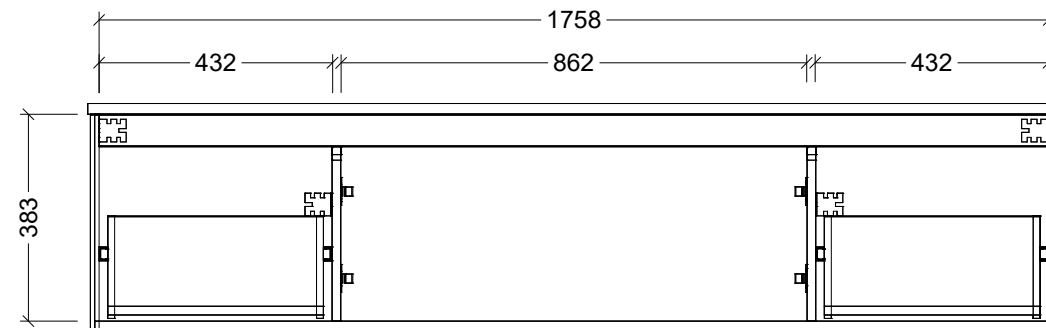

Range	Derwent 1800
Mount	Wall Hung
Size	1790W x 455D x 400H
SKU	DER-VCO-1800-C-X-W

TOP DETAILS

Available Tops	Regal Mineral
	Slab - Stone/SilkSurface
Top Notes	Centre Bowl

NOTES

Revision	01
Date	05/04/23

DIMENSIONS SHOWN ARE IN MILLIMETERS, ARE NOMINAL ONLY AND SUBJECT TO CHANGE AT ANY TIME. DO NOT SCALE DRAWINGS. INSTALLER TO CONFIRM ALL DIMENSIONS ON-SITE PRIOR TO INSTALL. SIZE VARIATION (+/- 3%) IS TO BE EXPECTED ON CERAMIC TOPS. E&OE.

Copyright ©

Timberline

22 Myrtle Drive, Armidale NSW 2350
www.timberline.com.au
02 6773 8500