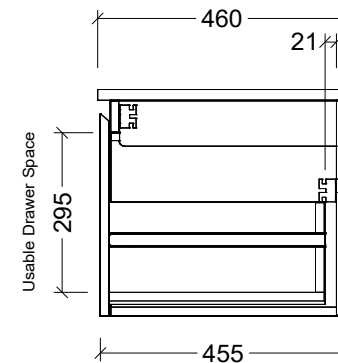

Range	Derwent 1800
Mount	Wall Hung
Size	1790W x 455D x 400H
SKU	DER-VCO-1800-C-X-W

TOP DETAILS

Available Tops	Regal Mineral
	Slab - Stone/SilkSurface
Top Notes	Centre Bowl

NOTES

Revision	01
Date	05/04/23

DIMENSIONS SHOWN ARE IN MILLIMETERS, ARE NOMINAL ONLY AND SUBJECT TO CHANGE AT ANY TIME. DO NOT SCALE DRAWINGS. INSTALLER TO CONFIRM ALL DIMENSIONS ON-SITE PRIOR TO INSTALL. SIZE VARIATION (+/- 3%) IS TO BE EXPECTED ON CERAMIC TOPS. E&OE.

Copyright ©

Timberline

22 Myrtle Drive, Armidale NSW 2350
www.timberline.com.au
02 6773 8500