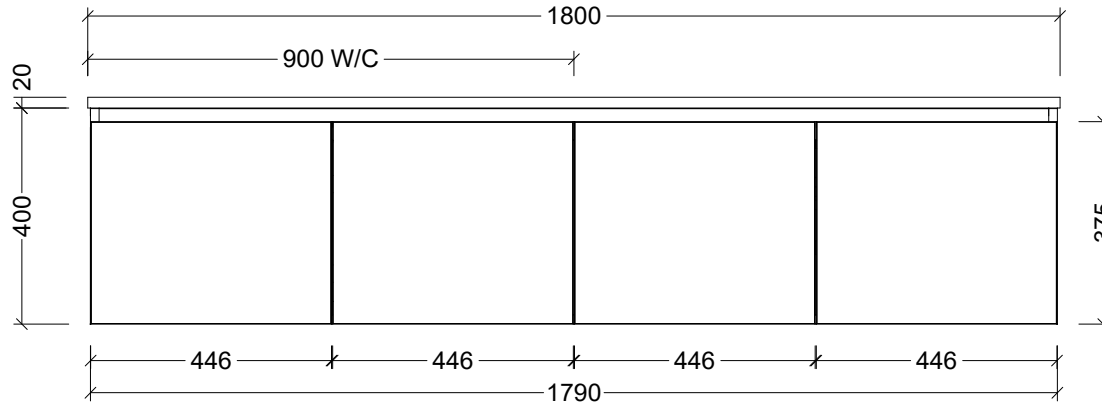

Range	Derwent 1800
Mount	Wall Hung
Size	1790W x 455D x 400H
SKU	DER-VCO-1800-C-X-W

TOP DETAILS

Available Tops	Regal Mineral
	Slab - Stone/SilkSurface
Top Notes	Centre Bowl

NOTES

Revision	01
Date	05/04/23

DIMENSIONS SHOWN ARE IN MILLIMETERS, ARE NOMINAL ONLY AND SUBJECT TO CHANGE AT ANY TIME. DO NOT SCALE DRAWINGS. INSTALLER TO CONFIRM ALL DIMENSIONS ON-SITE PRIOR TO INSTALL. SIZE VARIATION (+/- 3%) IS TO BE EXPECTED ON CERAMIC TOPS. E&OE.

Copyright ©

Timberline

22 Myrtle Drive, Armidale NSW 2350
www.timberline.com.au
02 6773 8500