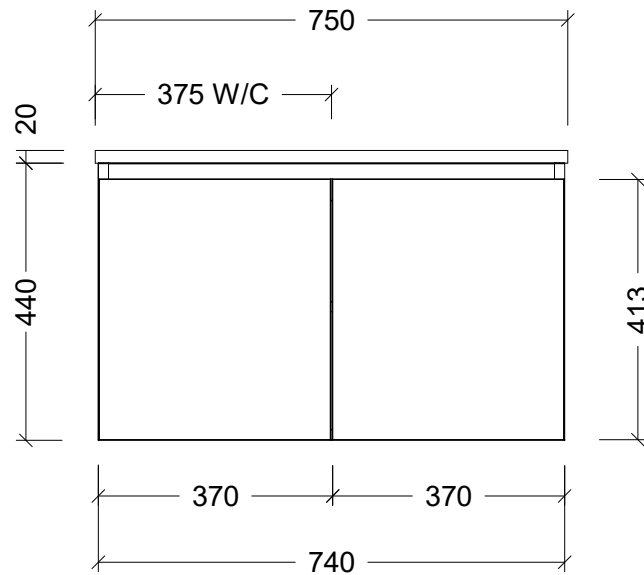

## CABINET DETAILS

Range	Dakota 750
Description	Centre Bowl, Wall Hung
Cabinet SKU	DAK-VCO-750-C-X-W

## TOP DETAILS

Available Tops:	SilkSurface
	Stone

**Timberline Bathroom Products Pty Ltd**  
 22 Myrtle Drive, Armidale NSW 2350  
[www.timberline.com.au](http://www.timberline.com.au) | 02 6773 8500

PLEASE NOTE: Due to the manufacturing process of ceramic tops, size variation (+/- 3%) is to be expected. E&OE. Copyright ©