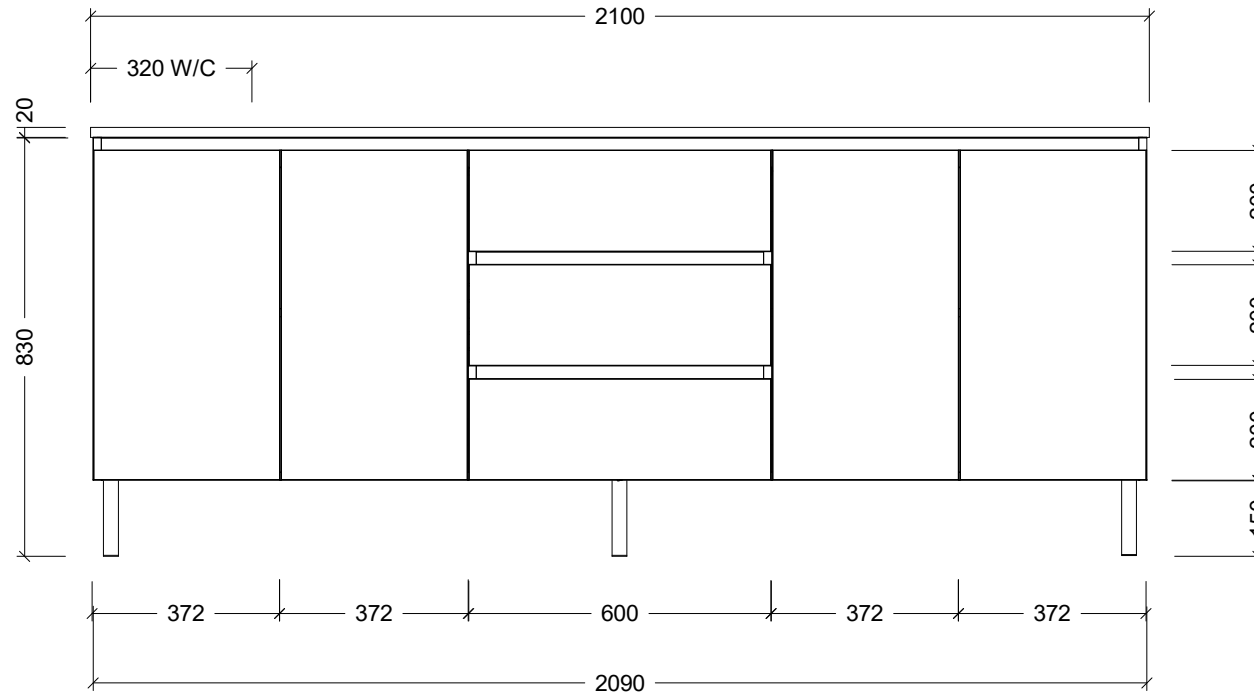

CABINET DETAILS

Range	Dakota 2100
Description	Offset Bowl, On Legs
Cabinet SKU	DAK-VCO-2100-L-X-L
TOP DETAILS	
Available Tops:	SilkSurface
	Stone

Timberline Bathroom Products Pty Ltd
 22 Myrtle Drive, Armidale NSW 2350
 www.timberline.com.au | 02 6773 8500

PLEASE NOTE: Due to the manufacturing process of ceramic tops, size variation (+/- 3%) is to be expected. E&OE. Copyright ©

LH and RH Basin Options Available