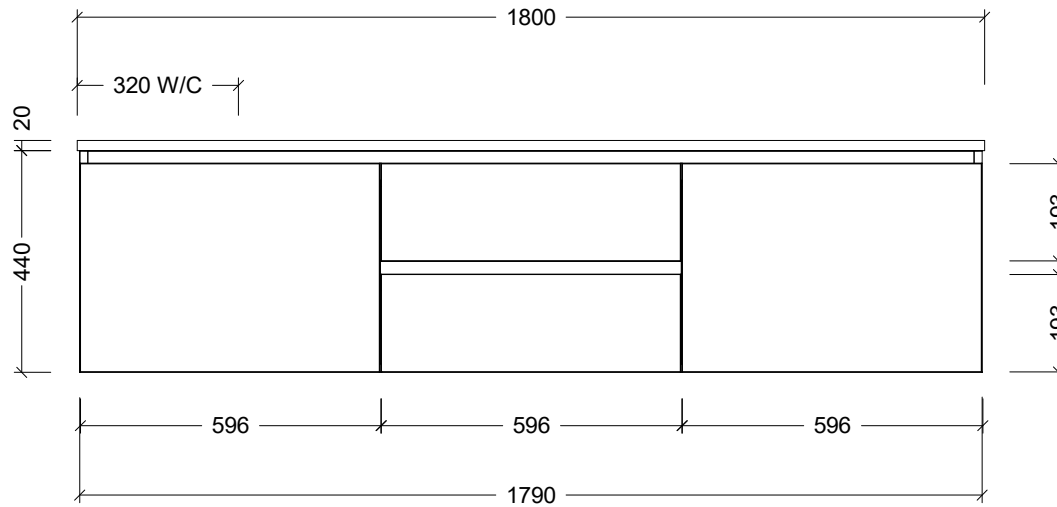

## CABINET DETAILS

Range	Dakota 1800
Description	Offset Bowl, Wall Hung
Cabinet SKU	DAK-VCO-1800-L-X-W

## TOP DETAILS

Available Tops:	SilkSurface
	Stone

**Timberline Bathroom Products Pty Ltd**  
 22 Myrtle Drive, Armidale NSW 2350  
[www.timberline.com.au](http://www.timberline.com.au) | 02 6773 8500

PLEASE NOTE: Due to the manufacturing process of ceramic tops, size variation (+/- 3%) is to be expected. E&OE. Copyright ©

LH and RH Basin Options Available